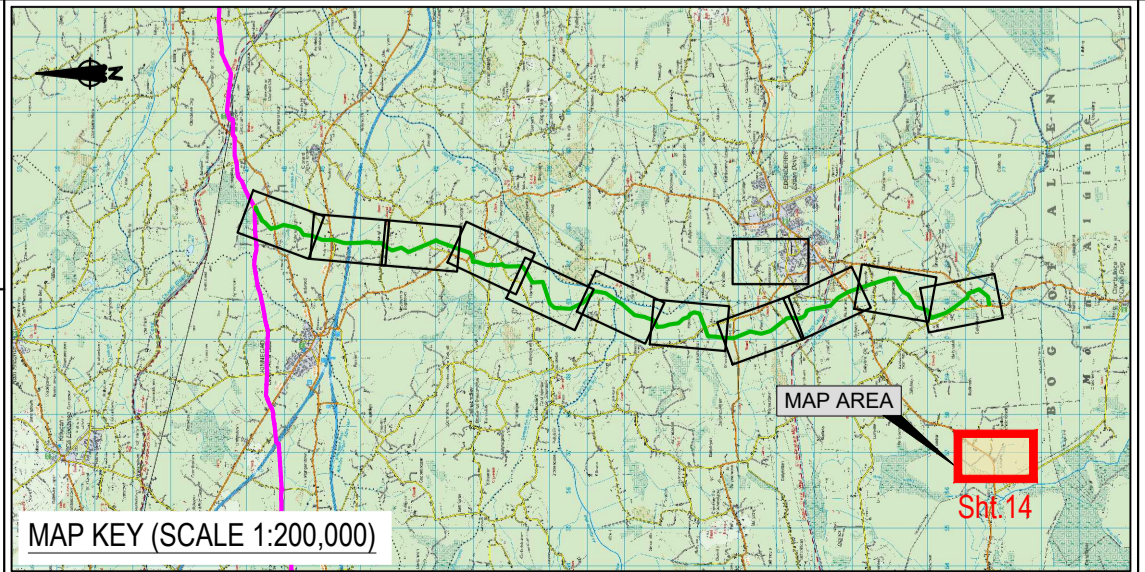

Fingleton White
 Bridge Street Centre
 Portlaoise
 Co. Laois
 R32 W0CC
 Ireland

O.S. MAP Ref.:
 3377

CYAL50415938
 © National Mapping Division of Taitte Éireann.

LEGEND:

- SITE NOTICE LOCATION (SNL)
- LOCATION OF AGI / OFFTAKE INSTALLATION
- EXISTING PIPELINE
- PROPOSED PIPELINE
- APPLICATION SITE BOUNDARY
- PROPOSED WAYLEAVE
- X MATCHLINE TO ADJOINING ROUTE MAP

NOTES:

- PIPELINE SHALL BE CONSTRUCTED IN ACCORDANCE WITH I.S. 328: 2021 AND AD/SP/007.
- THE PIPELINE ROUTE SHOWN IS FOR PLANNING PURPOSES ONLY.

0 50 100 150 200 250m

PLANNING ISSUE

0		22/04/2026		PLANNING ISSUE		RMD	TM	JC
REV	DATE	REVISION		BY	CHKD	APPR		
Project: Gas to Bord na Mona, Edenderry								
Title: SITE LOCATION MAP 13				DRAWN BY: R.McDONNELL				
				CHECKED BY: T.MALONE				
				APPROVED BY: J.CONROY				
Scale: 1:2,500/A1	Status: ISSUED	Drawing Number: GNI143-GNI-PL-SLO-0002		Sheet 14	Of 14			