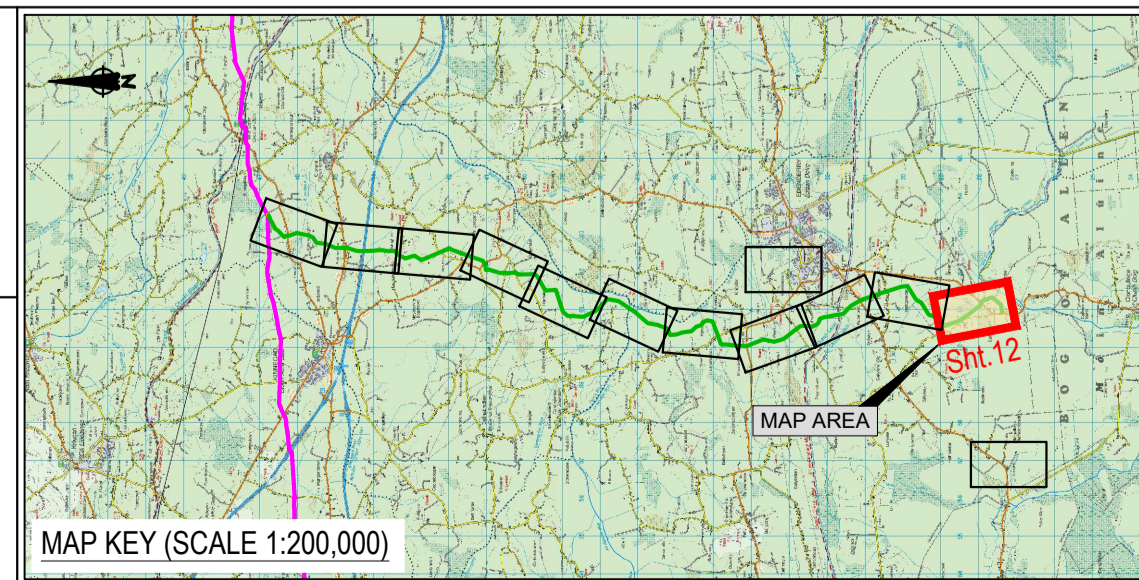

Fingleton White
 Bridge Street Centre
 Portlaoise
 Co. Laois
 R32 W0CC
 Ireland

O.S. MAP Ref.:
 3378

CYAL50415938
 © National Mapping Division of Taitte Éireann.

LEGEND:

- SITE NOTICE LOCATION (SNL)
- LOCATION OF AGI / OFFTAKE INSTALLATION
- EXISTING PIPELINE
- PROPOSED PIPELINE
- APPLICATION SITE BOUNDARY
- PROPOSED WAYLEAVE
- MATCHLINE TO ADJOINING ROUTE MAP

NOTES:

- PIPELINE SHALL BE CONSTRUCTED IN ACCORDANCE WITH I.S. 328: 2021 AND AD/SP/007.
- THE PIPELINE ROUTE SHOWN IS FOR PLANNING PURPOSES ONLY.

0 50 100 150 200 250m

PLANNING ISSUE

0	22/04/2026	PLANNING ISSUE	RMD	TM	JC				
REV	DATE	REVISION	BY	CHKD	APPR				
Project: Gas to Bord na Mona, Edenderry									
Title: SITE LOCATION MAP 11			DRAWN BY: R.McDONNELL						
			CHECKED BY: T.MALONE						
			APPROVED BY: J.CONROY						
Scale: 1:2,500/A1	Status: ISSUED	Drawing Number: GNI143-GNI-PL-SLO-0002	Sheet 12 of 14						