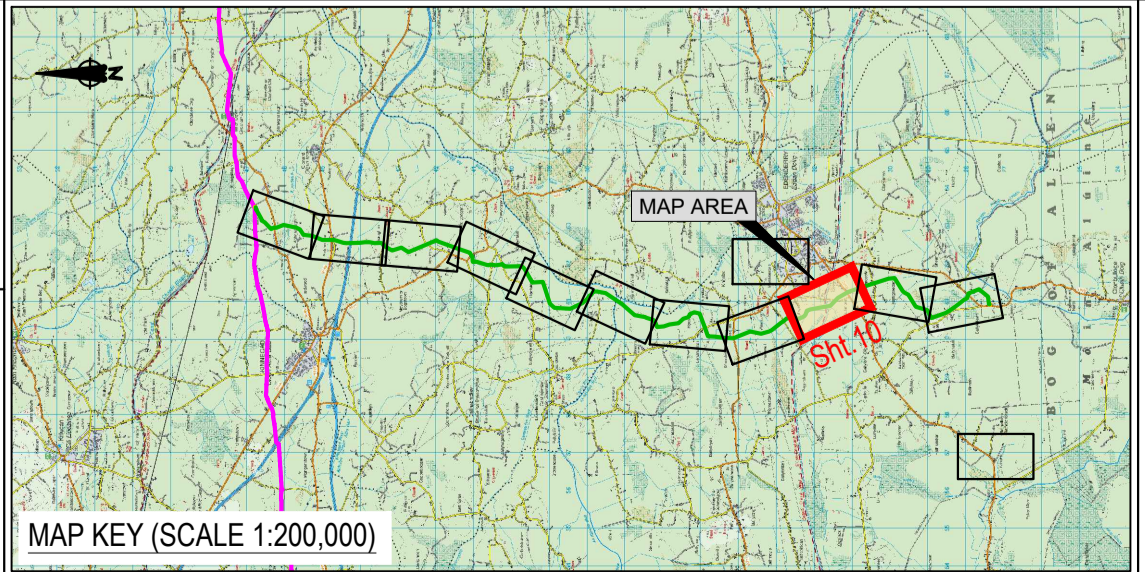

Fingleton White
 Bridge Street Centre
 Portlaoise
 Co. Laois
 R32 W0CC
 Ireland

O.S. MAP Ref.:
 3250-C & 3315-A

CYAL50415938
 © National Mapping Division of Taitte Éireann.

LEGEND:

- SITE NOTICE LOCATION (SNL)
- LOCATION OF AGI / OFFTAKE INSTALLATION
- EXISTING PIPELINE
- PROPOSED PIPELINE
- APPLICATION SITE BOUNDARY
- PROPOSED WAYLEAVE
- X MATCHLINE TO ADJOINING ROUTE MAP

NOTES:

- PIPELINE SHALL BE CONSTRUCTED IN ACCORDANCE WITH I.S. 328: 2021 AND AD/SP/007.
- THE PIPELINE ROUTE SHOWN IS FOR PLANNING PURPOSES ONLY.

PLANNING ISSUE

0		22/04/2026	PLANNING ISSUE	RMD	TM	JC
REV	DATE	REVISION	BY	CHKD	APPR	
Project: Gas to Bord na Mona, Edenderry						
Title: SITE LOCATION MAP 09			DRAWN BY: R.McDONNELL			
			CHECKED BY: T.MALONE			
			APPROVED BY: J.CONROY			
Scale: 1:2,500/A1	Status: ISSUED	Drawing Number: GNI143-GNI-PL-SLO-0002	Sheet 10 of 14			