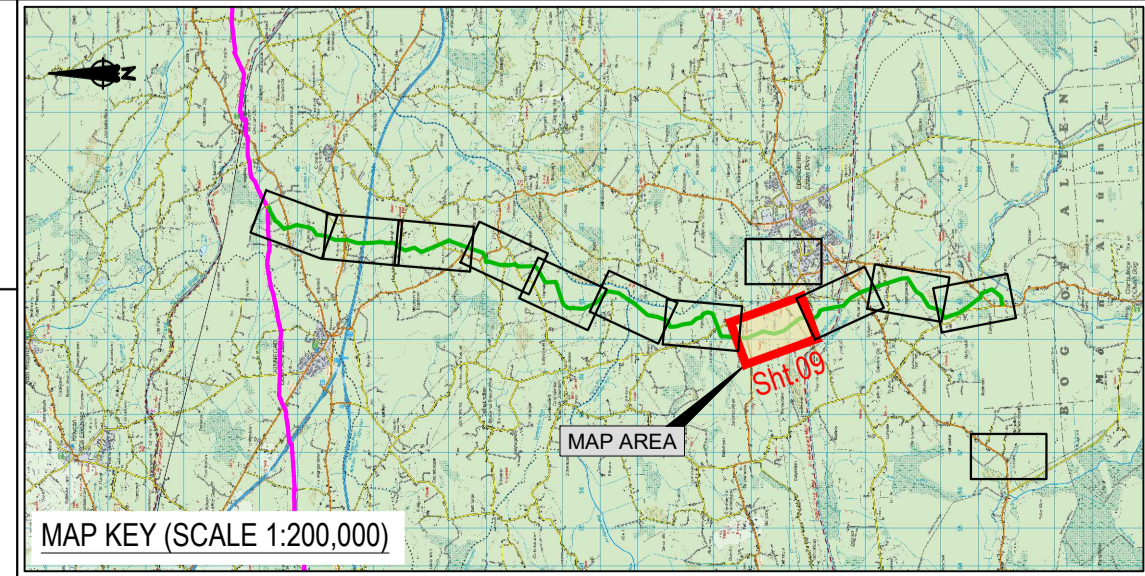

Fingleton White
 Bridge Street Centre
 Portlaoise
 Co. Laois
 R32 W0CC
 Ireland

O.S. MAP Ref.:
 3249, 3250-A & 3250-C

CYAL50415938
 © National Mapping Division of Taitte Éireann.

LEGEND:

- SITE NOTICE LOCATION (SNL)
- LOCATION OF AGI / OFFTAKE INSTALLATION
- EXISTING PIPELINE
- PROPOSED PIPELINE
- APPLICATION SITE BOUNDARY
- PROPOSED WAYLEAVE
- XX MATCHLINE TO ADJOINING ROUTE MAP

NOTES:

- PIPELINE SHALL BE CONSTRUCTED IN ACCORDANCE WITH I.S. 328: 2021 AND AD/SP/007.
- THE PIPELINE ROUTE SHOWN IS FOR PLANNING PURPOSES ONLY.

PLANNING ISSUE

0	22/04/2026	PLANNING ISSUE	RMD	TM	JC				
REV	DATE	REVISION	BY	CHKD	APPR				
Project: Gas to Bord na Mona, Edenderry									
Title: SITE LOCATION MAP 08			DRAWN BY: R.McDONNELL						
			CHECKED BY: T.MALONE						
			APPROVED BY: J.CONROY						
Scale: 1:2,500/A1	Status: ISSUED	Drawing Number: GNI143-GNI-PL-SLO-0002	Sheet 09 of 14						