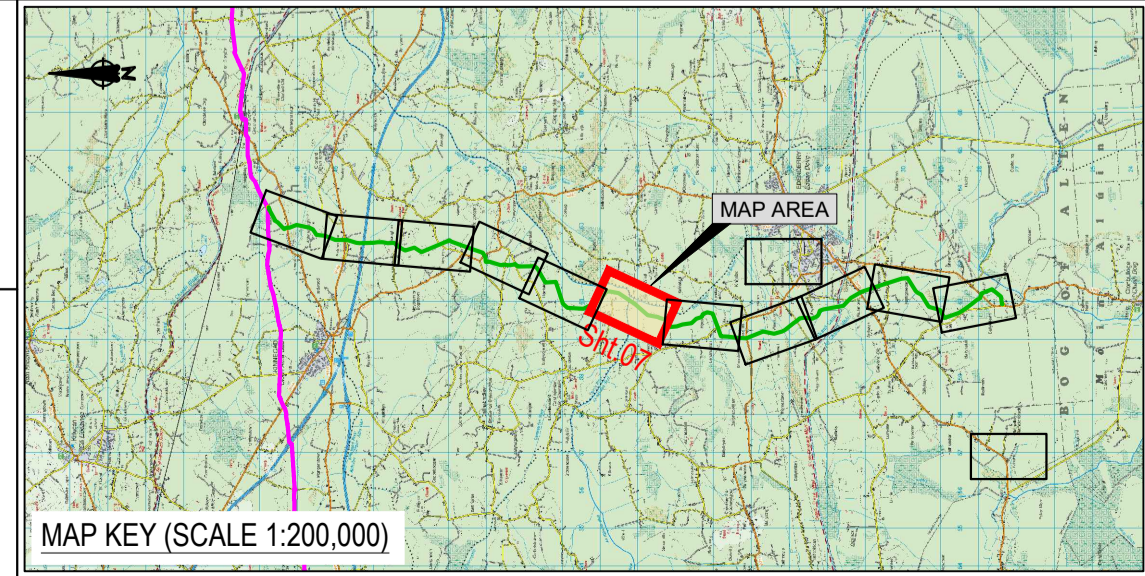

Fingleton White
 Bridge Street Centre
 Portlaoise
 Co. Laois
 R32 W0CC
 Ireland

O.S. MAP Ref.:
 3118 & 3184

CYAL50415938
 © National Mapping Division of Tailte Éireann.

LEGEND:

- SITE NOTICE LOCATION (SNL)
- LOCATION OF AGI / OFFTAKE INSTALLATION
- EXISTING PIPELINE
- PROPOSED PIPELINE
- APPLICATION SITE BOUNDARY
- PROPOSED WAYLEAVE
- XX MATCHLINE TO ADJOINING ROUTE MAP

NOTES:

- PIPELINE SHALL BE CONSTRUCTED IN ACCORDANCE WITH I.S. 328: 2021 AND AD/SP/007.
- THE PIPELINE ROUTE SHOWN IS FOR PLANNING PURPOSES ONLY.

PLANNING ISSUE

0		22/04/2026	PLANNING ISSUE	RMD	TM	JC
REV	DATE	REVISION	BY	CHKD	APPR	
Project: Gas to Bord na Mona, Edenderry						
Title: SITE LOCATION MAP 06			DRAWN BY: R.McDONNELL			
			CHECKED BY: T.MALONE			
			APPROVED BY: J.CONROY			
Scale: 1:2,500/A1	Status: ISSUED	Drawing Number: GNI143-GNI-PL-SLO-0002	Sheet Of: 07 14			