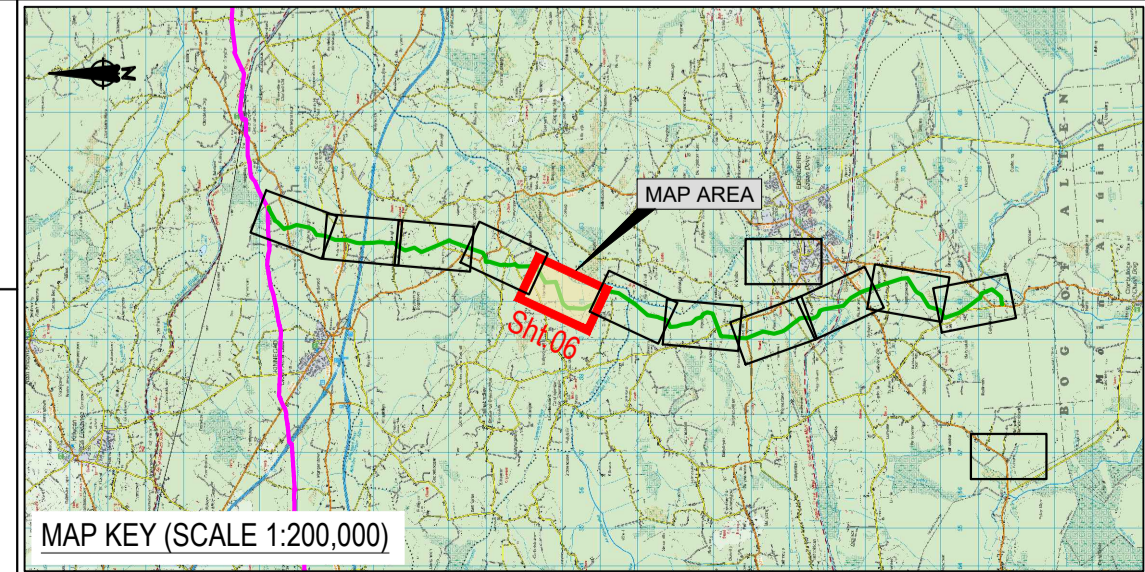

Fingleton White
 Bridge Street Centre
 Portlaoise
 Co. Laois
 R32 W0CC
 Ireland

O.S. MAP Ref.:
 3118 & 3184

CYAL50415938
 © National Mapping Division of Taitte Éireann.

LEGEND:

- SITE NOTICE LOCATION (SNL)
- LOCATION OF AGI / OFFTAKE INSTALLATION
- EXISTING PIPELINE
- PROPOSED PIPELINE
- APPLICATION SITE BOUNDARY
- PROPOSED WAYLEAVE
- MATCHLINE TO ADJOINING ROUTE MAP

NOTES:

- PIPELINE SHALL BE CONSTRUCTED IN ACCORDANCE WITH I.S. 328: 2021 AND AD/SP/007.
- THE PIPELINE ROUTE SHOWN IS FOR PLANNING PURPOSES ONLY.

PLANNING ISSUE

0	22/04/2026	PLANNING ISSUE	RMD	TM	JC				
REV	DATE	REVISION	BY	CHKD	APPR				
Project: Gas to Bord na Mona, Edenderry									
Title: SITE LOCATION MAP 05			DRAWN BY: R.McDONNELL						
			CHECKED BY: T.MALONE						
			APPROVED BY: J.CONROY						
Scale: 1:2,500/A1	Status: ISSUED	Drawing Number: GNI143-GNI-PL-SLO-0002	Sheet 06						
			Of 14						