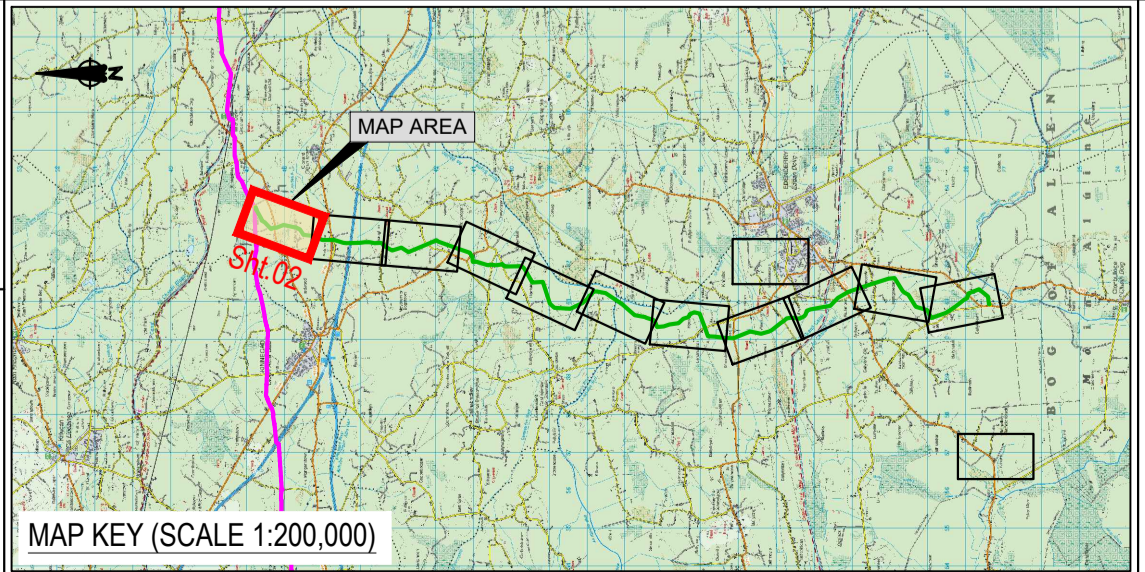

Fingleton White
 Bridge Street Centre
 Portlaoise
 Co. Laois
 R32 W0CC
 Ireland

O.S. MAP Ref.:
 2911, 2980-B & 2980-D

CYAL50415938
 © National Mapping Division of Taitte Éireann.

- LEGEND:**
- SITE NOTICE LOCATION (SNL)
 - LOCATION OF AGI / OFFTAKE INSTALLATION
 - EXISTING PIPELINE
 - PROPOSED PIPELINE
 - APPLICATION SITE BOUNDARY
 - PROPOSED WAYLEAVE
 - MATCHLINE TO ADJOINING ROUTE MAP

- NOTES:**
1. PIPELINE SHALL BE CONSTRUCTED IN ACCORDANCE WITH I.S. 328: 2021 AND AD/SP/007.
 2. THE PIPELINE ROUTE SHOWN IS FOR PLANNING PURPOSES ONLY.

PLANNING ISSUE

0	22/04/2026	PLANNING ISSUE	RMD	TM	JC				
REV	DATE	REVISION	BY	CHKD	APPR				
Project: Gas to Bord na Mona, Edenderry									
Title: SITE LOCATION MAP 01			DRAWN BY: R.McDONNELL						
			CHECKED BY: T.MALONE						
			APPROVED BY: J.CONROY						
Scale: 1:2,500/A1	Status: ISSUED	Drawing Number: GNI143-GNI-PL-SLO-0002	Sheet 02						