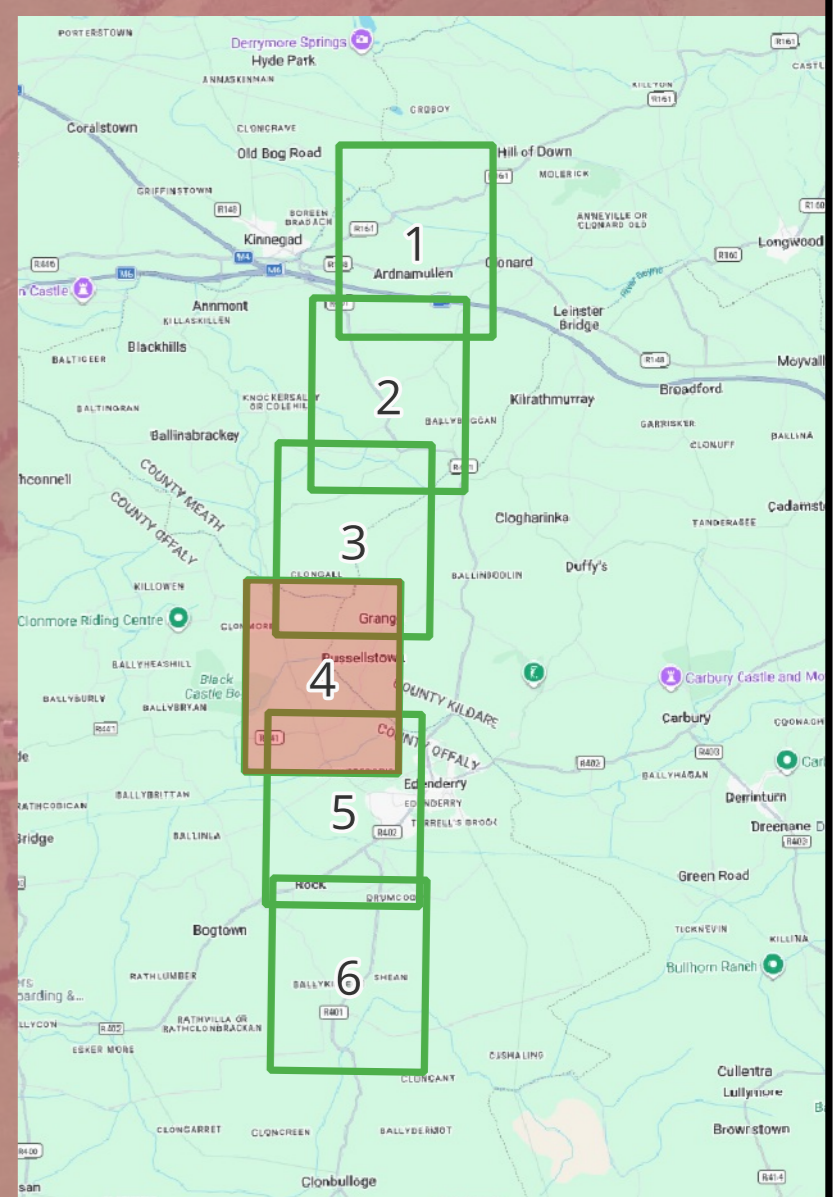

Legend

- Edenderry Pipeline Redline Boundary
- Pipeline Route
- Chainage
- Bedrock Geology**
- Geological Linework
- Fault
- Bedrock Formations**
- Ballysteen Formation
- Edenderry Oolite Member
- Lucan Formation
- Waulsortian Limestones
- Volcanics

0	For Information	RAS	12/04/2026	RAS	JG
Rev	Description	By	Date	Check	Auth

Source: Google & GSI, 2025

Project Name:

**GAS TO BORD NA MONA,
EDENDERRY**

Drawing Title:

**BEDROCK GEOLOGY
SHEET 3 of 6**

Legend

- Edenderry Pipeline Redline Boundary
- Pipeline Route
- Chainage
- Bedrock Geology**
- Edenderry Oolite Member
- Lucan Formation
- Waulsortian Limestones
- Volcanics
- Geological Linework
- Fault

0	For Information	RAS	12/04/2026	RAS	JG
Rev	Description	By	Date	Check	Auth

Source: Google & GSI, 2025

Project Name:

**GAS TO BORD NA MONA,
EDENDERRY**

Drawing Title:

**BEDROCK GEOLOGY
SHEET 4 of 6**

Legend

- Edenderry Pipeline Redline Boundary
- Pipeline Route
- Chainage
- Bedrock Outcrop
- Bedrock Formations Edenderry Oolite Member

0 200 400 600 800 1,000 m

Source: Google & GSI, 2025

Project Name:
GAS TO BORD NA MONA,
EDENDERRY

Drawing Title:
BEDROCK GEOLOGY
SHEET 6 of 6

Legend

- Edenderry Pipeline
 - Redline Boundary
 - Pipeline Route
 - Chainage
- Bedrock Geology
 - Bedrock Outcrop
- Geological Linework
 - Unconformity, dots on younger side
 - X-Section
- Bedrock Formations
 - Edenderry Oolite Member
 - Lucan Formation