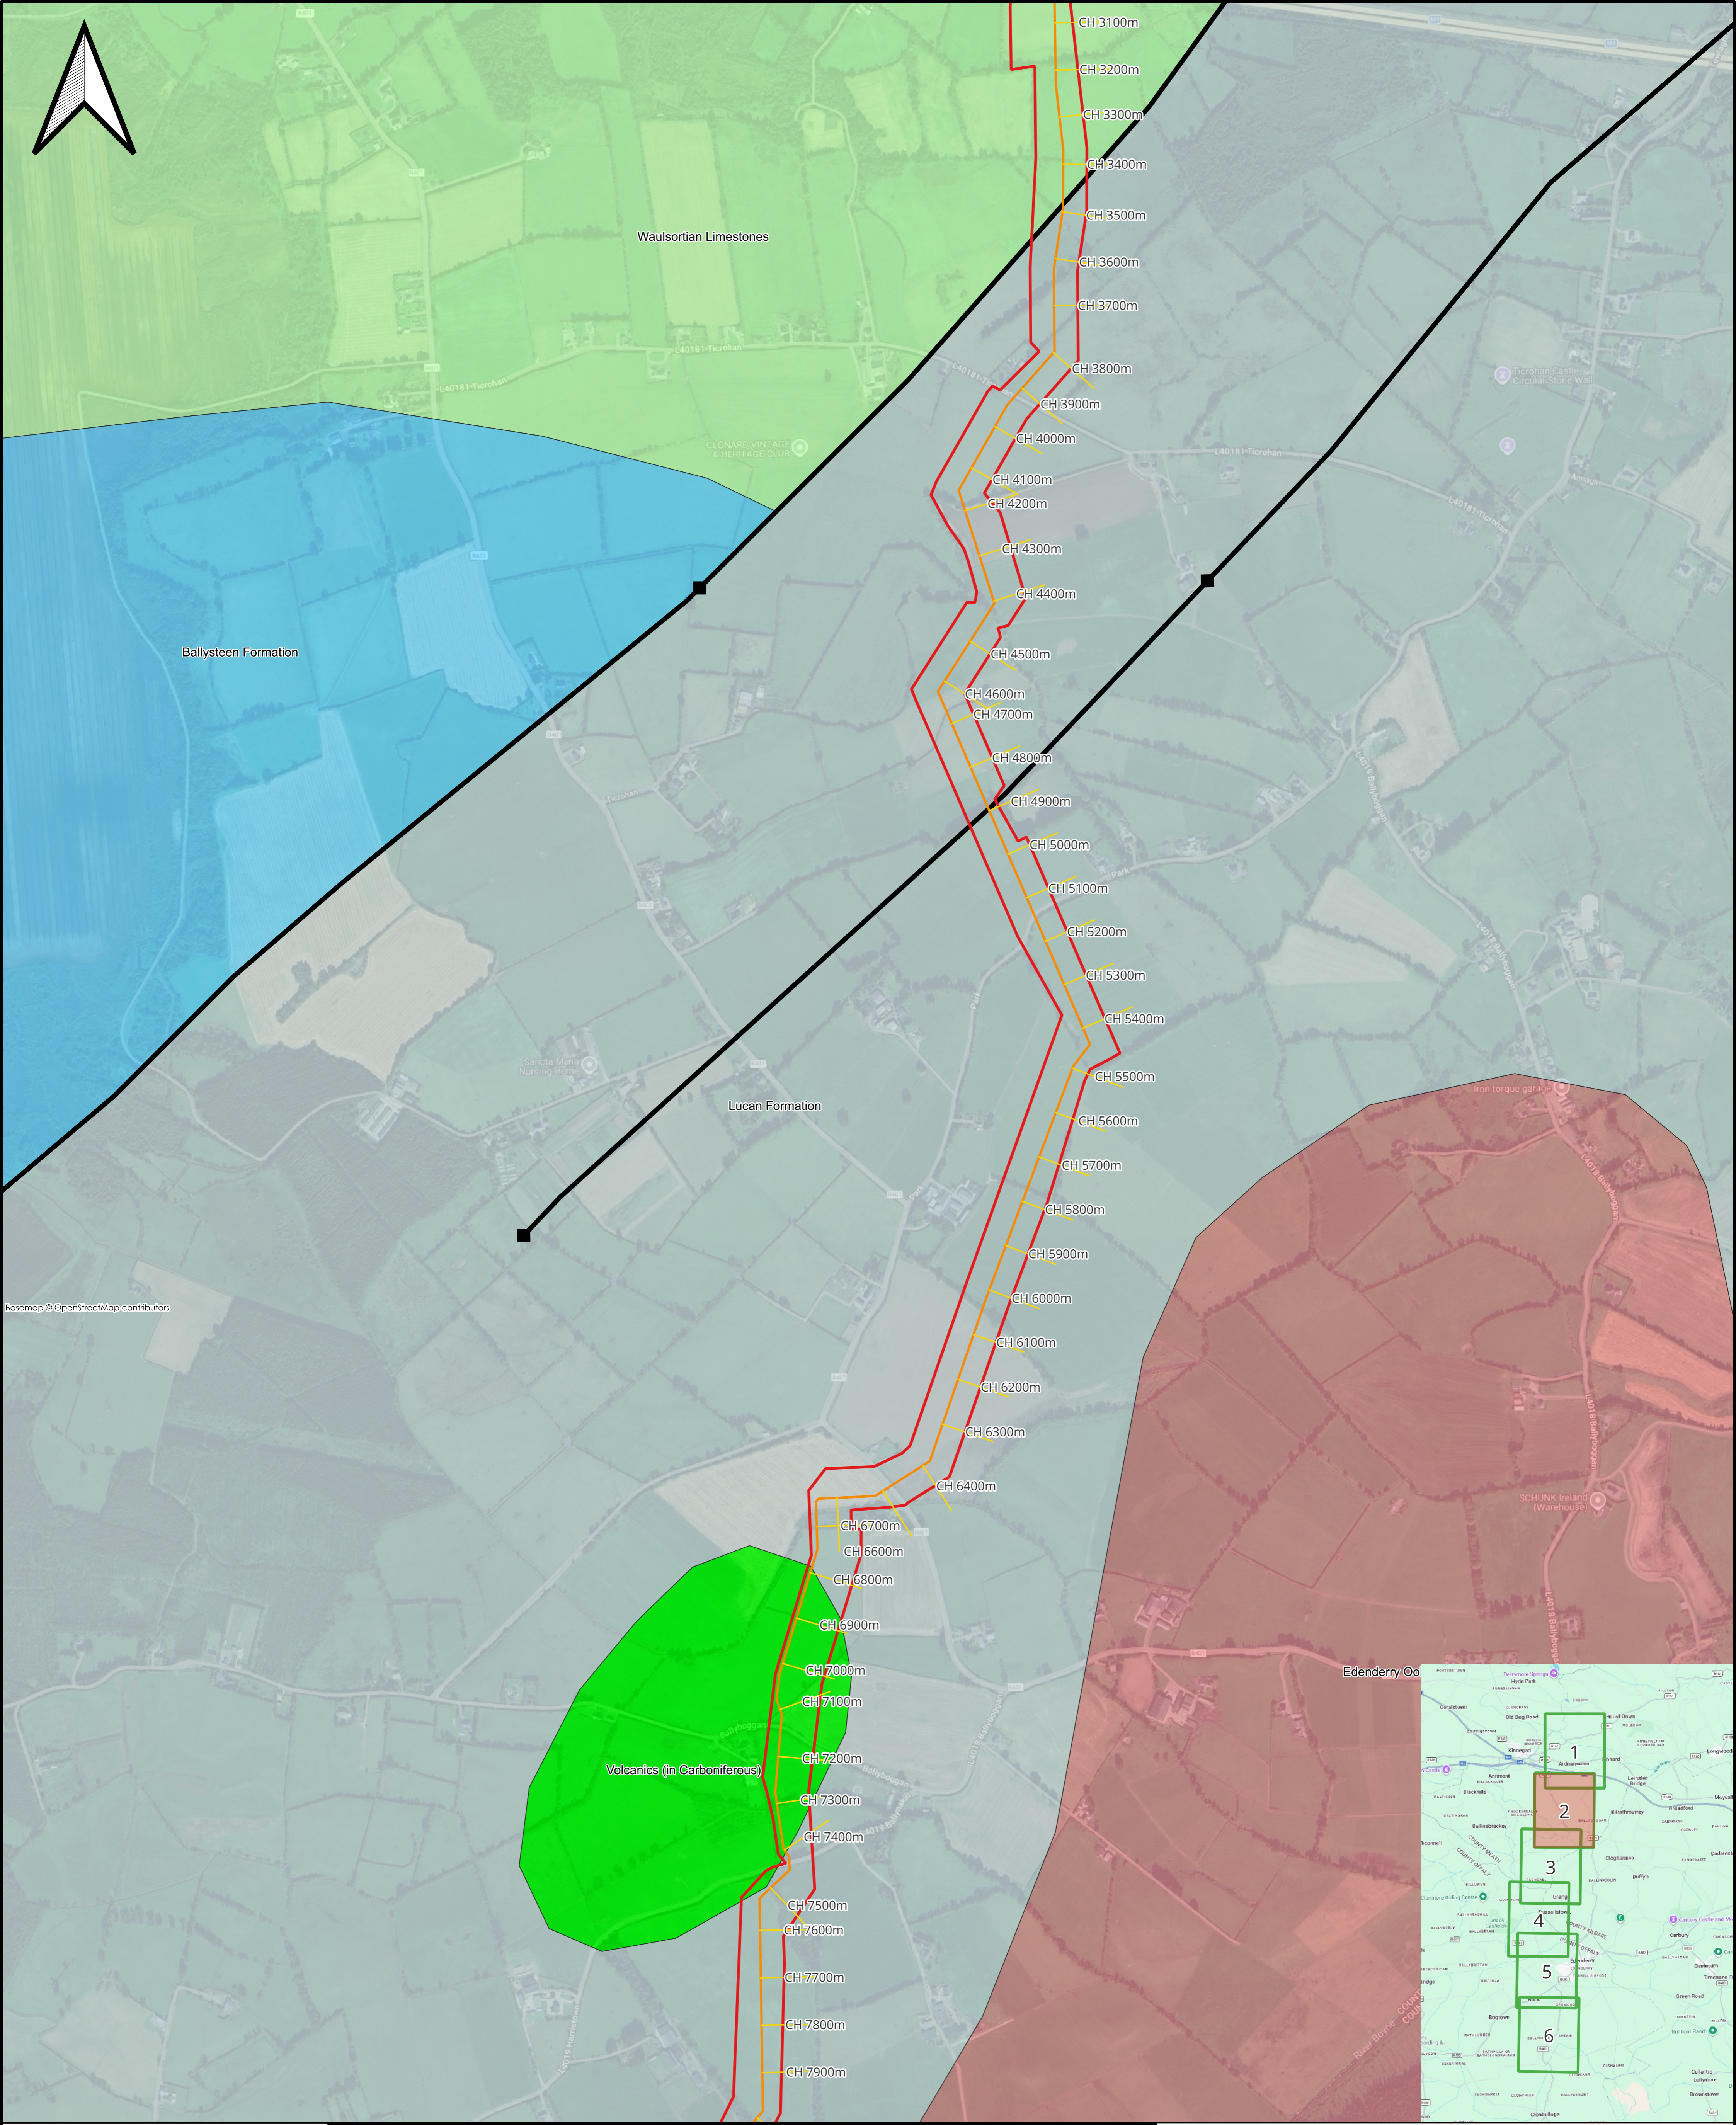

Figure 5-5 Bedrock Geology

Project Name:
GAS TO BORD NA MONA, EDENDERRY

Drawing Title:
BEDROCK GEOLOGY SHEET 1 of 6

Legend

<p>Edenderry Pipeline</p> <ul style="list-style-type: none"> Redline Boundary Pipeline Route Chainage <p>Bedrock Geology</p> <p>Geological Linework</p> <ul style="list-style-type: none"> Fault 	<p>Bedrock Formations</p> <ul style="list-style-type: none"> Ballysteen Formation Edenderry Oolite Member Lucan Formation Tober Colleen Formation Waulsortian Limestones
--	---

0	For Information	RAS	12/04/2026	RAS	JG
Rev	Description	By	Date	Check	Auth

Source: Google & GSI, 2025

Basemap © OpenStreetMap contributors

Project Name:

**GAS TO BORD NA MONA,
EDENDERRY**

Drawing Title:

**BEDROCK GEOLOGY
SHEET 2 of 6**

Legend

- Edenderry Pipeline Redline Boundary
- Pipeline Route
- Chainage
- Bedrock Geology**
- Geological Linework
- Fault
- Bedrock Formations**
- Ballysteen Formation
- Edenderry Oolite Member
- Lucan Formation
- Waulsortian Limestones
- Volcanics

0	For Information	RAS	12/04/2026	RAS	JG
Rev	Description	By	Date	Check	Auth

Source: Google & GSI, 2025

Project Name:

**GAS TO BORD NA MONA,
EDENDERRY**

Drawing Title:

**BEDROCK GEOLOGY
SHEET 3 of 6**

Legend

- Edenderry Pipeline Redline Boundary
- Pipeline Route
- Chainage
- Bedrock Geology**
- Edenderry Oolite Member
- Lucan Formation
- Waulsortian Limestones
- Volcanics
- Geological Linework
- Fault