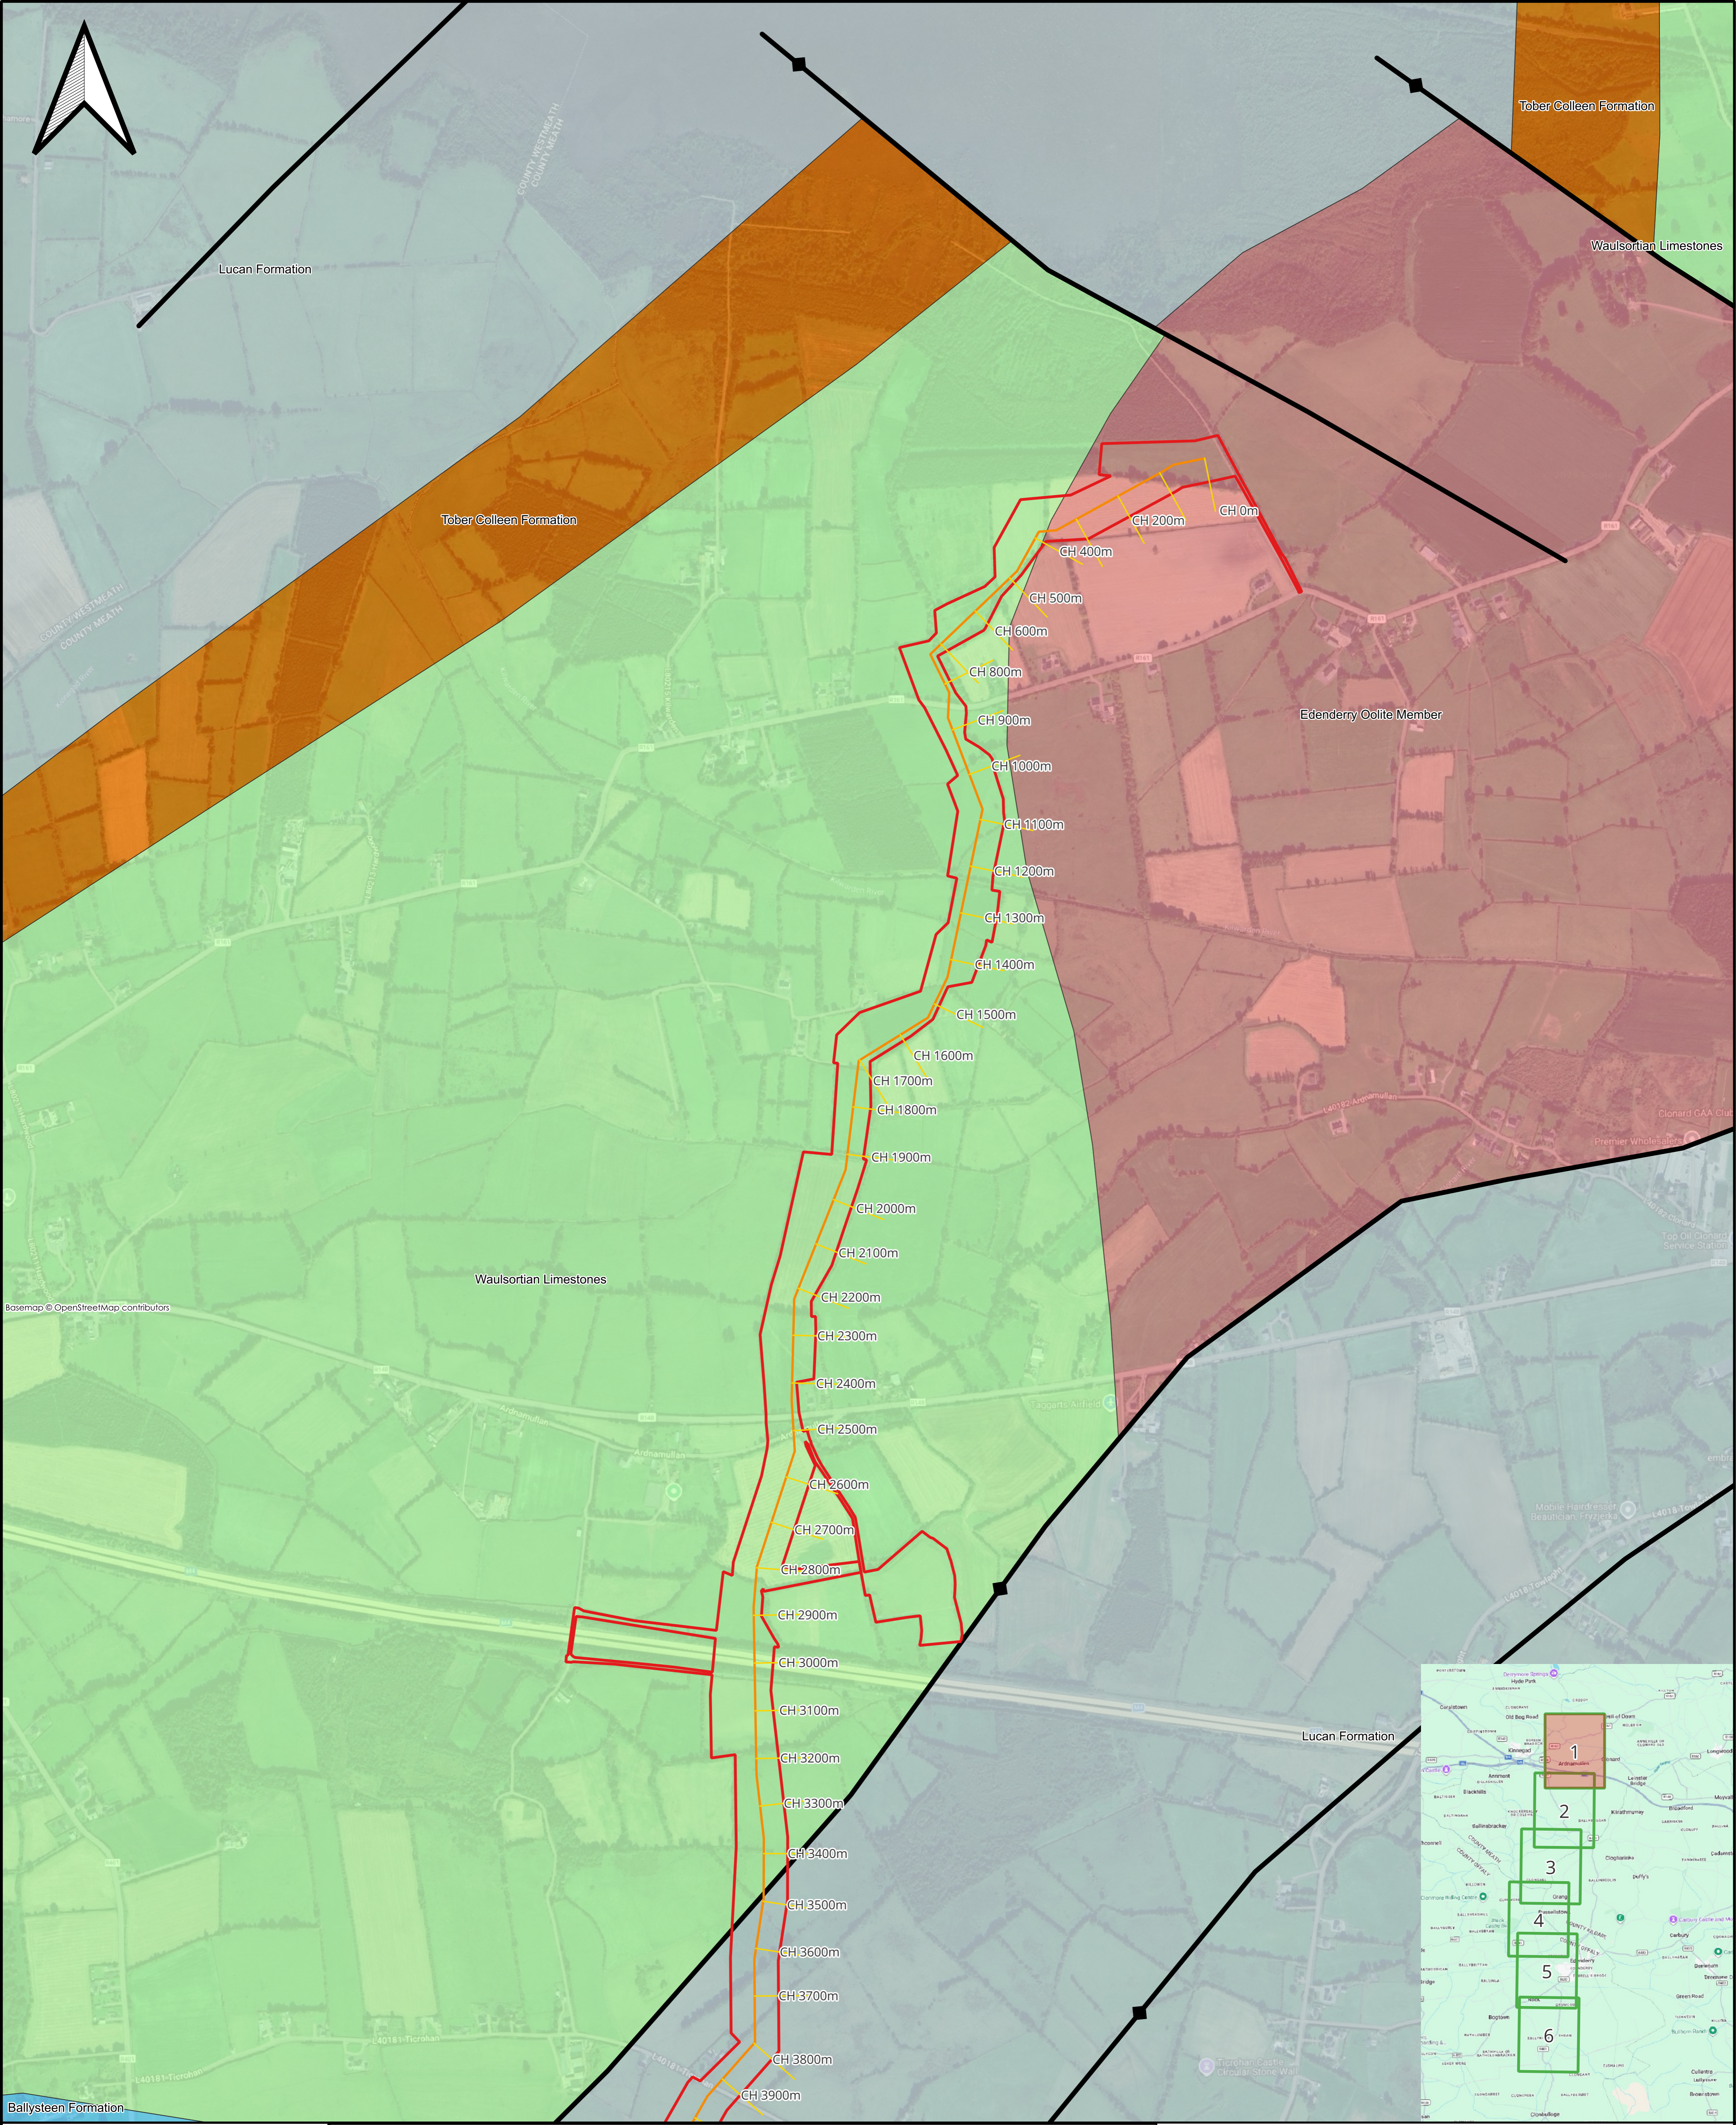

Figure 5-5 Bedrock Geology

Project Name:
GAS TO BORD NA MONA, EDENDERRY

Drawing Title:
BEDROCK GEOLOGY SHEET 1 of 6

Legend

<p>Edenderry Pipeline</p> <ul style="list-style-type: none"> Redline Boundary Pipeline Route Chainage <p>Bedrock Geology</p> <p>Geological Linework</p> <ul style="list-style-type: none"> Fault 	<p>Bedrock Formations</p> <ul style="list-style-type: none"> Ballysteen Formation Edenderry Oolite Member Lucan Formation Tober Colleen Formation Waulsortian Limestones
--	---

0	For Information	RAS	12/04/2026	RAS	JG
Rev	Description	By	Date	Check	Auth

Source: Google & GSI, 2025

Basemap © OpenStreetMap contributors

Project Name:

**GAS TO BORD NA MONA,
EDENDERRY**

Drawing Title:

**BEDROCK GEOLOGY
SHEET 2 of 6**

Legend

- Edenderry Pipeline Redline Boundary
- Pipeline Route
- Chainage
- Bedrock Geology**
- Geological Linework
- Fault
- Bedrock Formations**
- Ballysteen Formation
- Edenderry Oolite Member
- Lucan Formation
- Waulsortian Limestones
- Volcanics

0	For Information	RAS	12/04/2026	RAS	JG
Rev	Description	By	Date	Check	Auth

Source: Google & GSI, 2025

Project Name:

**GAS TO BORD NA MONA,
EDENDERRY**

Drawing Title:

**BEDROCK GEOLOGY
SHEET 3 of 6**

Legend

- Edenderry Pipeline Redline Boundary
- Pipeline Route
- Chainage
- Bedrock Geology**
- Edenderry Oolite Member
- Lucan Formation
- Waulsortian Limestones
- Volcanics
- Geological Linework
- Fault