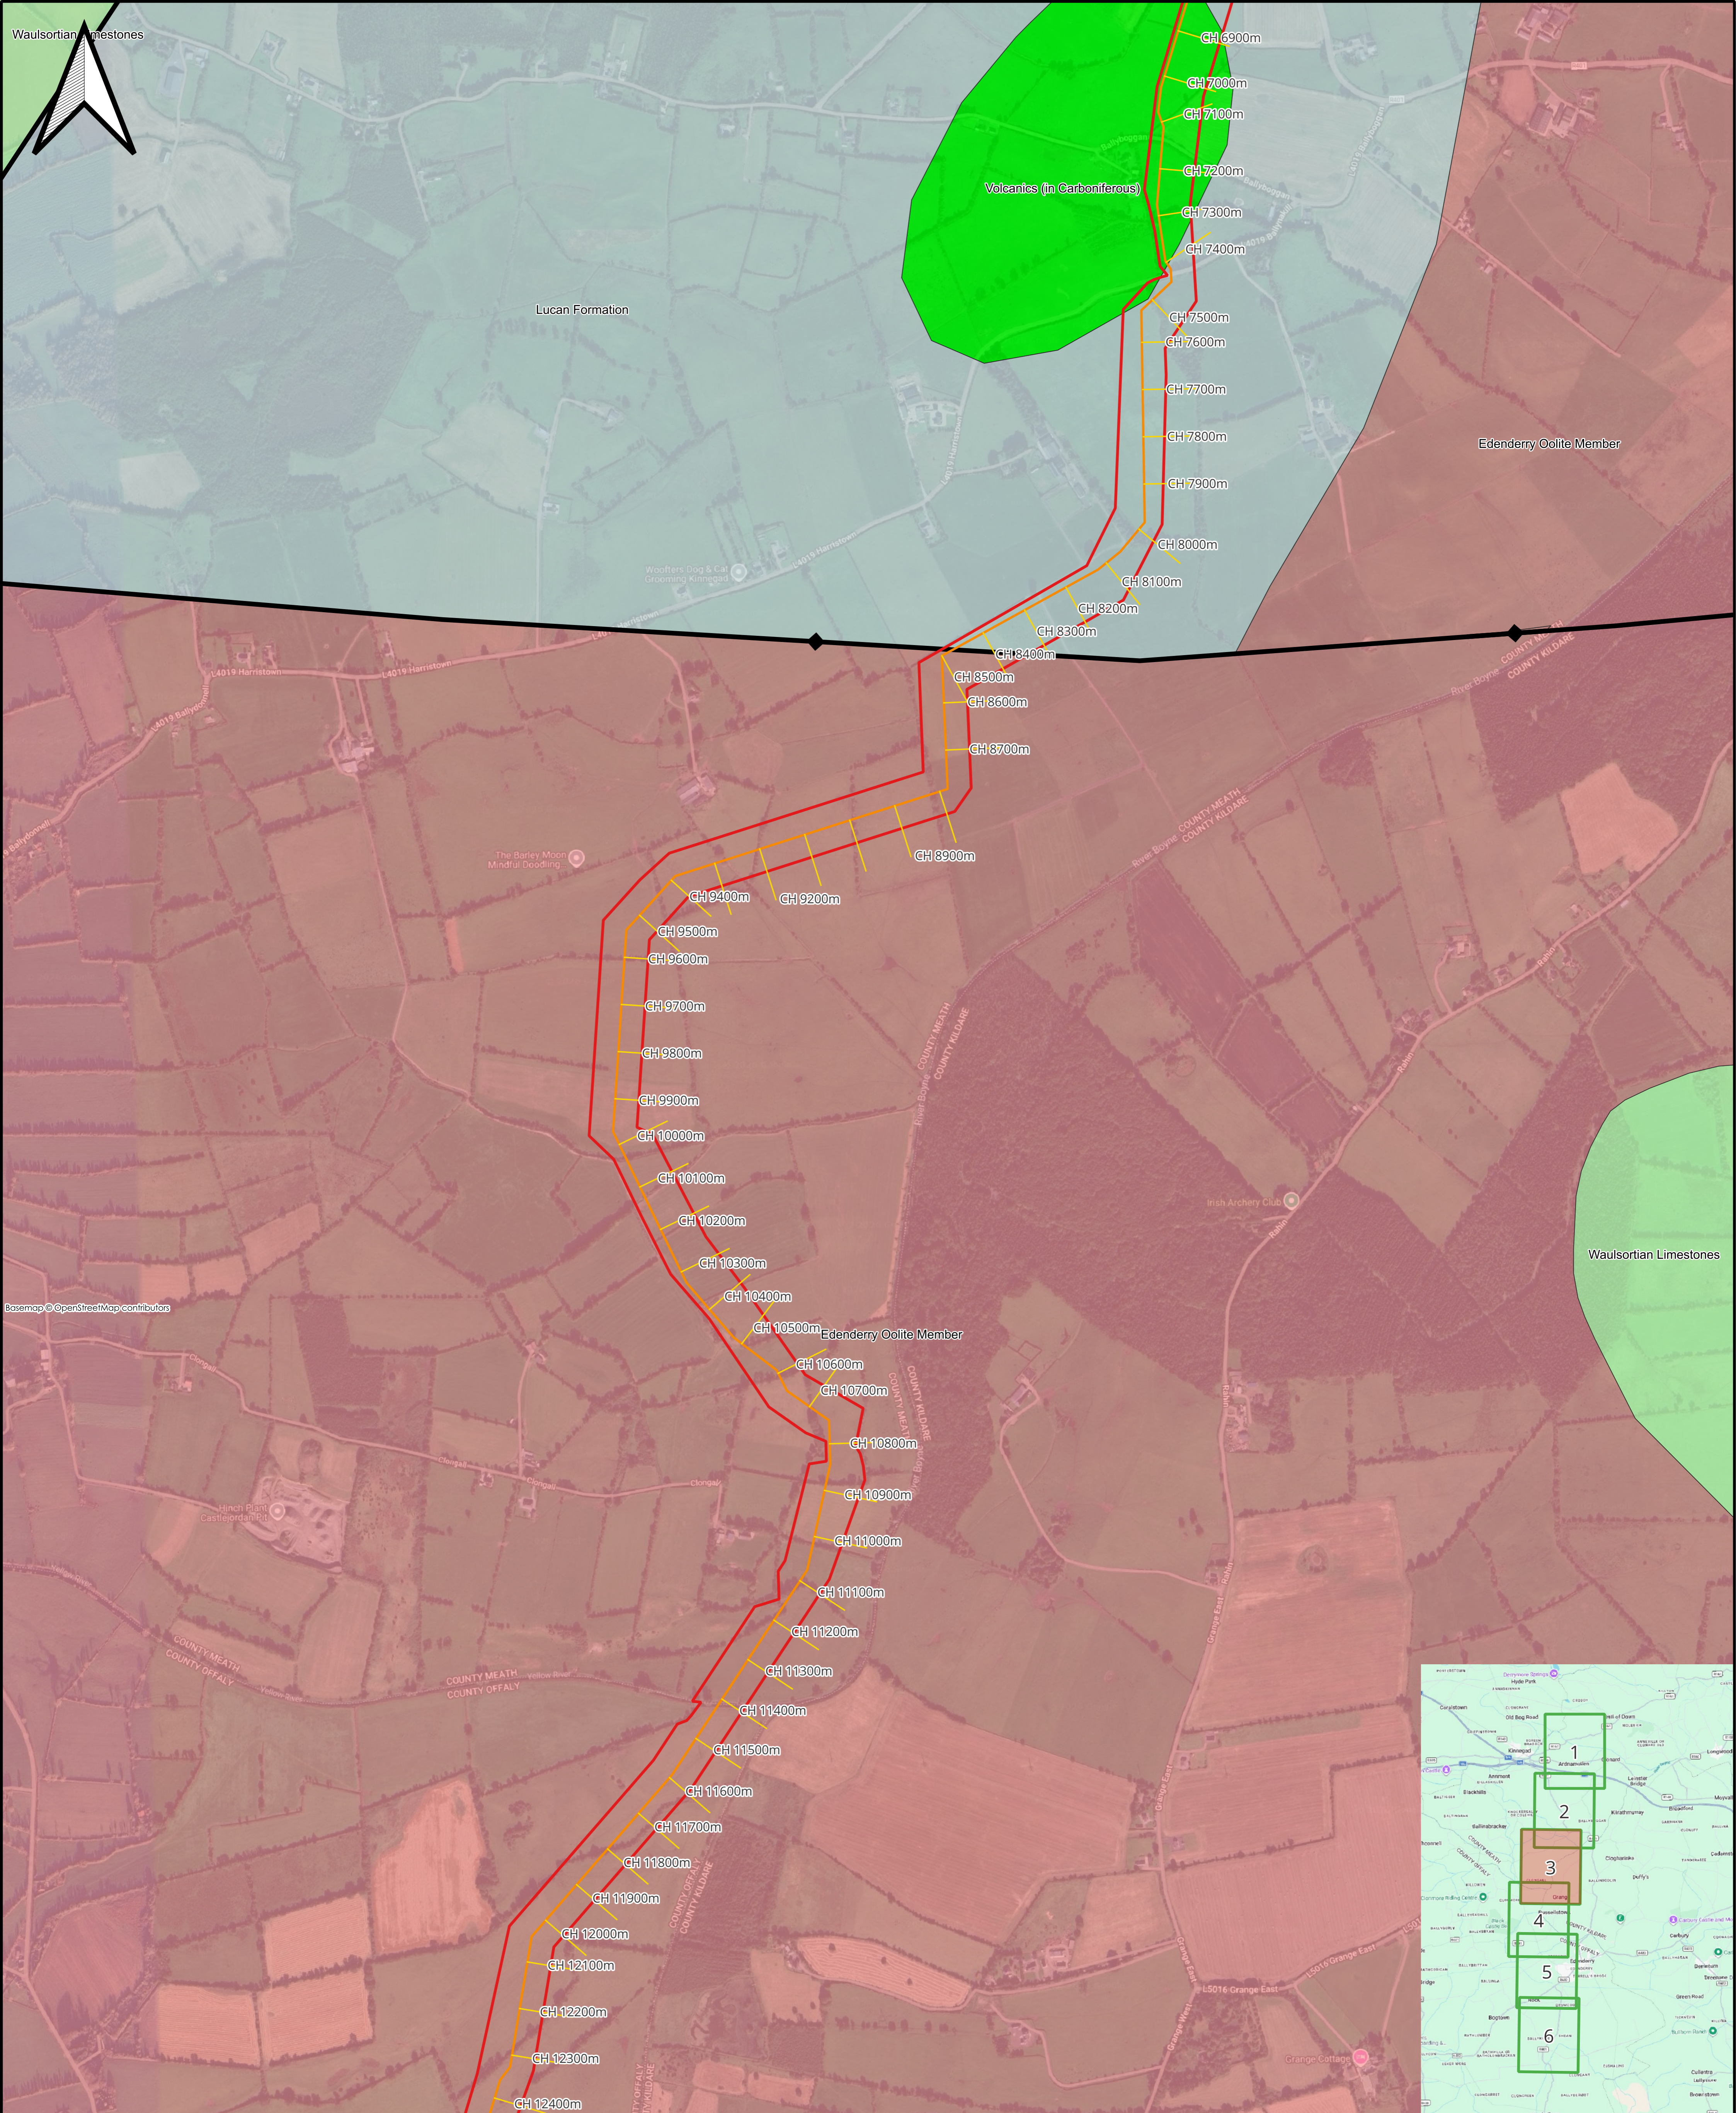

Figure 5-5 Bedrock Geology

Project Name:
GAS TO BORD NA MONA, EDENDERRY

Drawing Title:
BEDROCK GEOLOGY SHEET 1 of 6

Legend

<p>Edenderry Pipeline</p> <ul style="list-style-type: none"> Redline Boundary Pipeline Route Chainage <p>Bedrock Geology</p> <p>Geological Linework</p> <ul style="list-style-type: none"> Fault 	<p>Bedrock Formations</p> <ul style="list-style-type: none"> Ballysteen Formation Edenderry Oolite Member Lucan Formation Tober Colleen Formation Waulsortian Limestones
--	---

0	For Information	RAS	12/04/2026	RAS	JG
Rev	Description	By	Date	Check	Auth

Source: Google & GSI, 2025

Basemap © OpenStreetMap contributors

Project Name:

**GAS TO BORD NA MONA,
EDENDERRY**

Drawing Title:

**BEDROCK GEOLOGY
SHEET 2 of 6**

Legend

- Edenderry Pipeline Redline Boundary
- Pipeline Route
- Chainage
- Bedrock Geology**
- Geological Linework
- Fault
- Bedrock Formations**
- Ballysteen Formation
- Edenderry Oolite Member
- Lucan Formation
- Waulsortian Limestones
- Volcanics

0	For Information	RAS	12/04/2026	RAS	JG
Rev	Description	By	Date	Check	Auth

Source: Google & GSI, 2025

Project Name:

**GAS TO BORD NA MONA,
EDENDERRY**

Drawing Title:

**BEDROCK GEOLOGY
SHEET 3 of 6**

Legend

- Edenderry Pipeline Redline Boundary
- Pipeline Route
- Chainage
- Bedrock Geology**
- Edenderry Oolite Member
- Lucan Formation
- Waulsortian Limestones
- Volcanics
- Geological Linework
- Fault