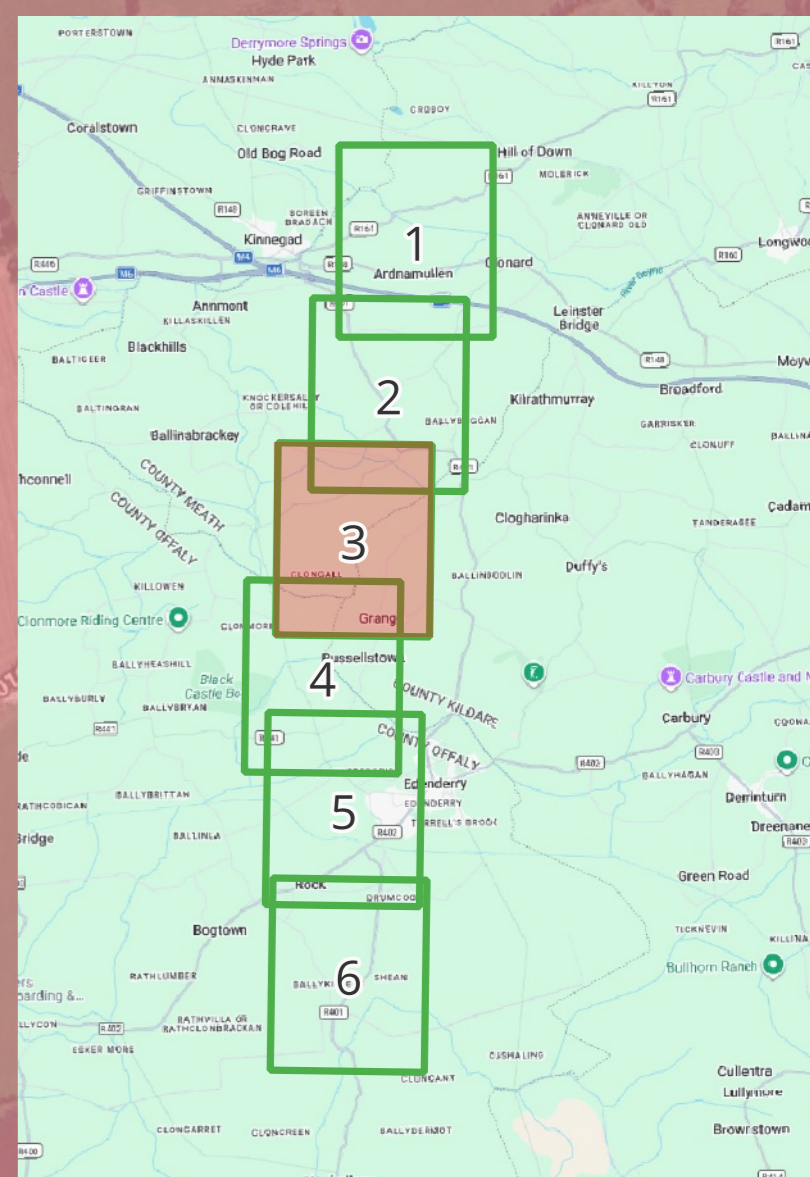

0	For Information	RAS	12/04/2026	RAS	JG
Rev	Description	By	Date	Check	Auth

Source: Google & GSI, 2025

Basemap © OpenStreetMap contributors

Project Name:

**GAS TO BORD NA MONA,
EDENDERRY**

Drawing Title:

**BEDROCK GEOLOGY
SHEET 2 of 6**

Legend

- Edenderry Pipeline Redline Boundary
- Pipeline Route
- Chainage
- Bedrock Geology**
- Geological Linework
- Fault
- Bedrock Formations**
- Ballysteen Formation
- Edenderry Oolite Member
- Lucan Formation
- Waulsortian Limestones
- Volcanics

0	For Information	RAS	12/04/2026	RAS	JG
Rev	Description	By	Date	Check	Auth

Source: Google & GSI, 2025

Project Name:

**GAS TO BORD NA MONA,
EDENDERRY**

Drawing Title:

**BEDROCK GEOLOGY
SHEET 3 of 6**

Legend

- Edenderry Pipeline Redline Boundary
- Pipeline Route
- Chainage
- Bedrock Geology**
- Edenderry Oolite Member
- Lucan Formation
- Waulsortian Limestones
- Volcanics
- Geological Linework
- Fault

0 200 400 600 800 1,000 m

Source: Google & GSI, 2025

Project Name:
GAS TO BORD NA MONA,
EDENDERRY

Drawing Title:
BEDROCK GEOLOGY
SHEET 6 of 6

Legend

- Edenderry Pipeline
 - Redline Boundary
 - Pipeline Route
 - Chainage
- Bedrock Geology
 - Bedrock Outcrop
- Geological Linework
 - Unconformity, dots on younger side
 - X-Section
- Bedrock Formations
 - Edenderry Oolite Member
 - Lucan Formation