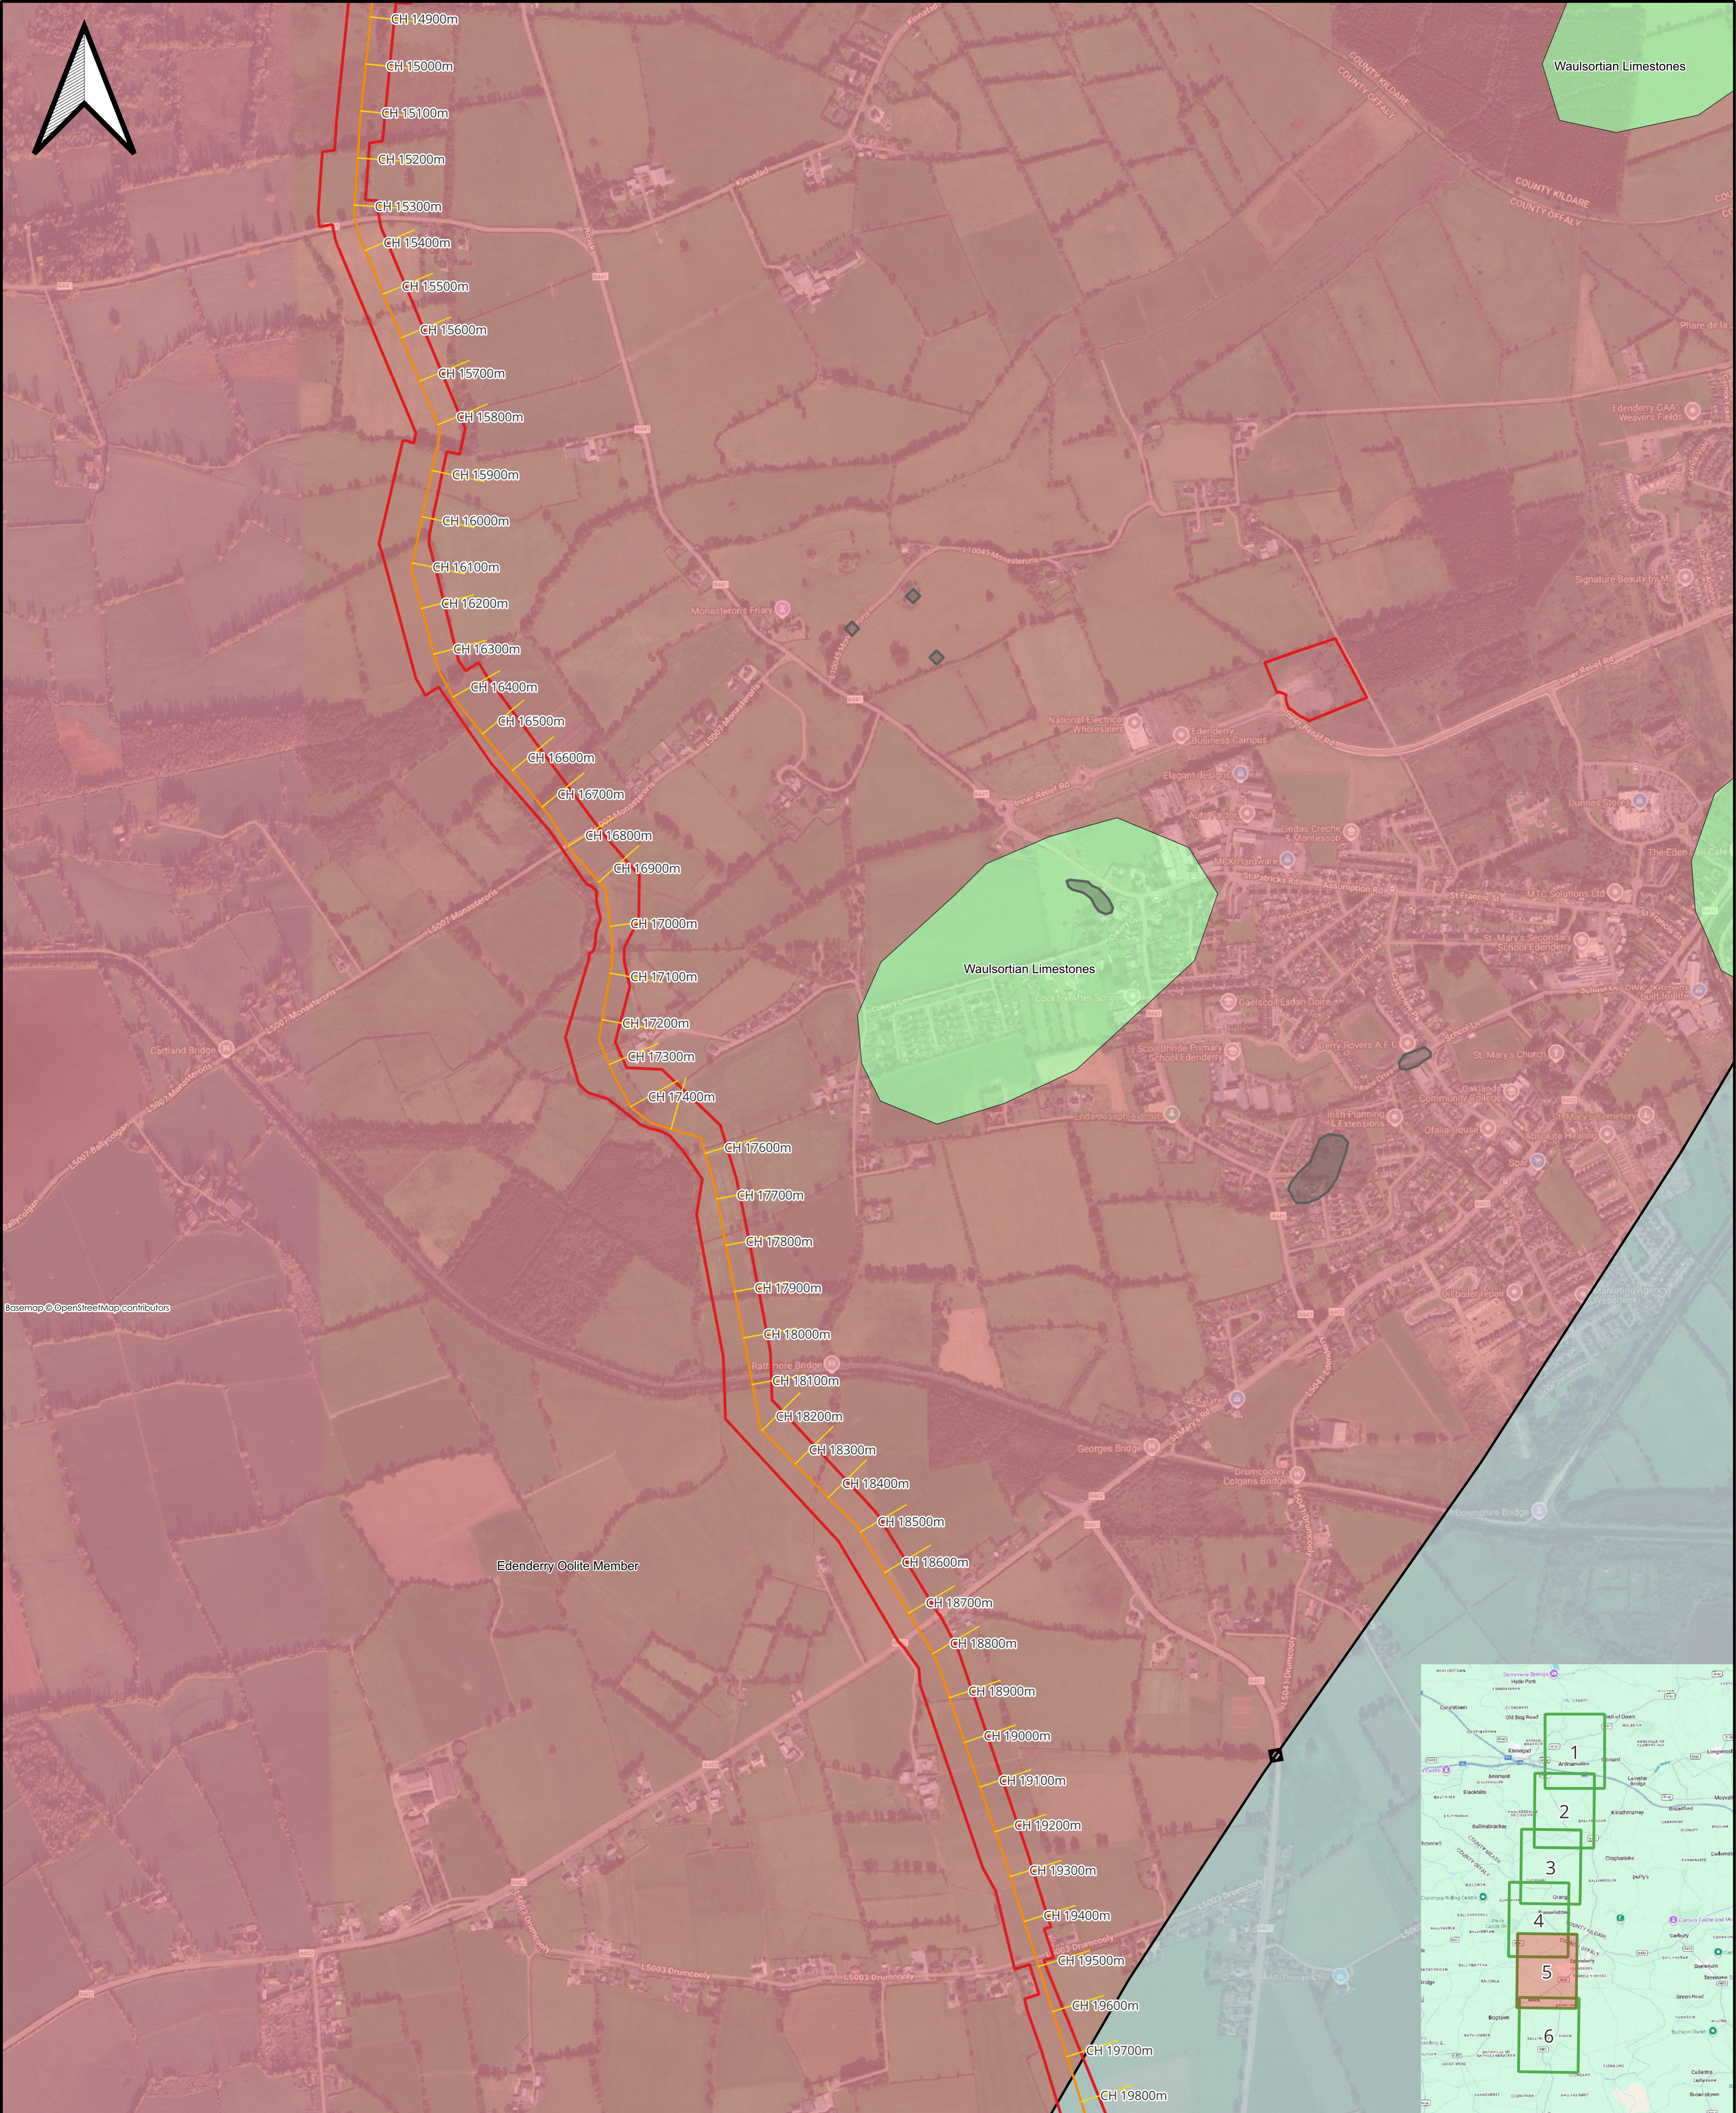

Legend

- Edenderry Pipeline Redline Boundary
- Pipeline Route
- Chainage
- Bedrock Geology**
- Geological Linework
- Fault
- Bedrock Formations**
- Ballysteen Formation
- Edenderry Oolite Member
- Lucan Formation
- Waulsortian Limestones
- Volcanics

0	For Information	RAS	12/04/2026	RAS	JG
Rev	Description	By	Date	Check	Auth

Source: Google & GSI, 2025

Project Name:

**GAS TO BORD NA MONA,
EDENDERRY**

Drawing Title:

**BEDROCK GEOLOGY
SHEET 3 of 6**

Legend

- Edenderry Pipeline Redline Boundary
- Pipeline Route
- Chainage
- Bedrock Geology**
- Edenderry Oolite Member
- Lucan Formation
- Waulsortian Limestones
- Volcanics
- Geological Linework
- Fault

0	For Information	RAS	12/04/2026	RAS	JG
Rev	Description	By	Date	Check	Auth

Source: Google & GSI, 2025

Project Name:

**GAS TO BORD NA MONA,
EDENDERRY**

Drawing Title:

**BEDROCK GEOLOGY
SHEET 4 of 6**

Legend

- Edenderry Pipeline Redline Boundary
- Pipeline Route
- Chainage
- Bedrock Outcrop
- Bedrock Formations Edenderry Oolite Member

0	For Information	RAS	12/04/2026	RAS	JG
Rev	Description	By	Date	Check	Auth

Source: Google & GSI, 2025

Project Name:
GAS TO BORD NA MONA, EDENDERRY

Drawing Title:
BEDROCK GEOLOGY SHEET 5 of 6

Legend

Edenderry Pipeline
 Redline Boundary
 Pipeline Route
 Chainage