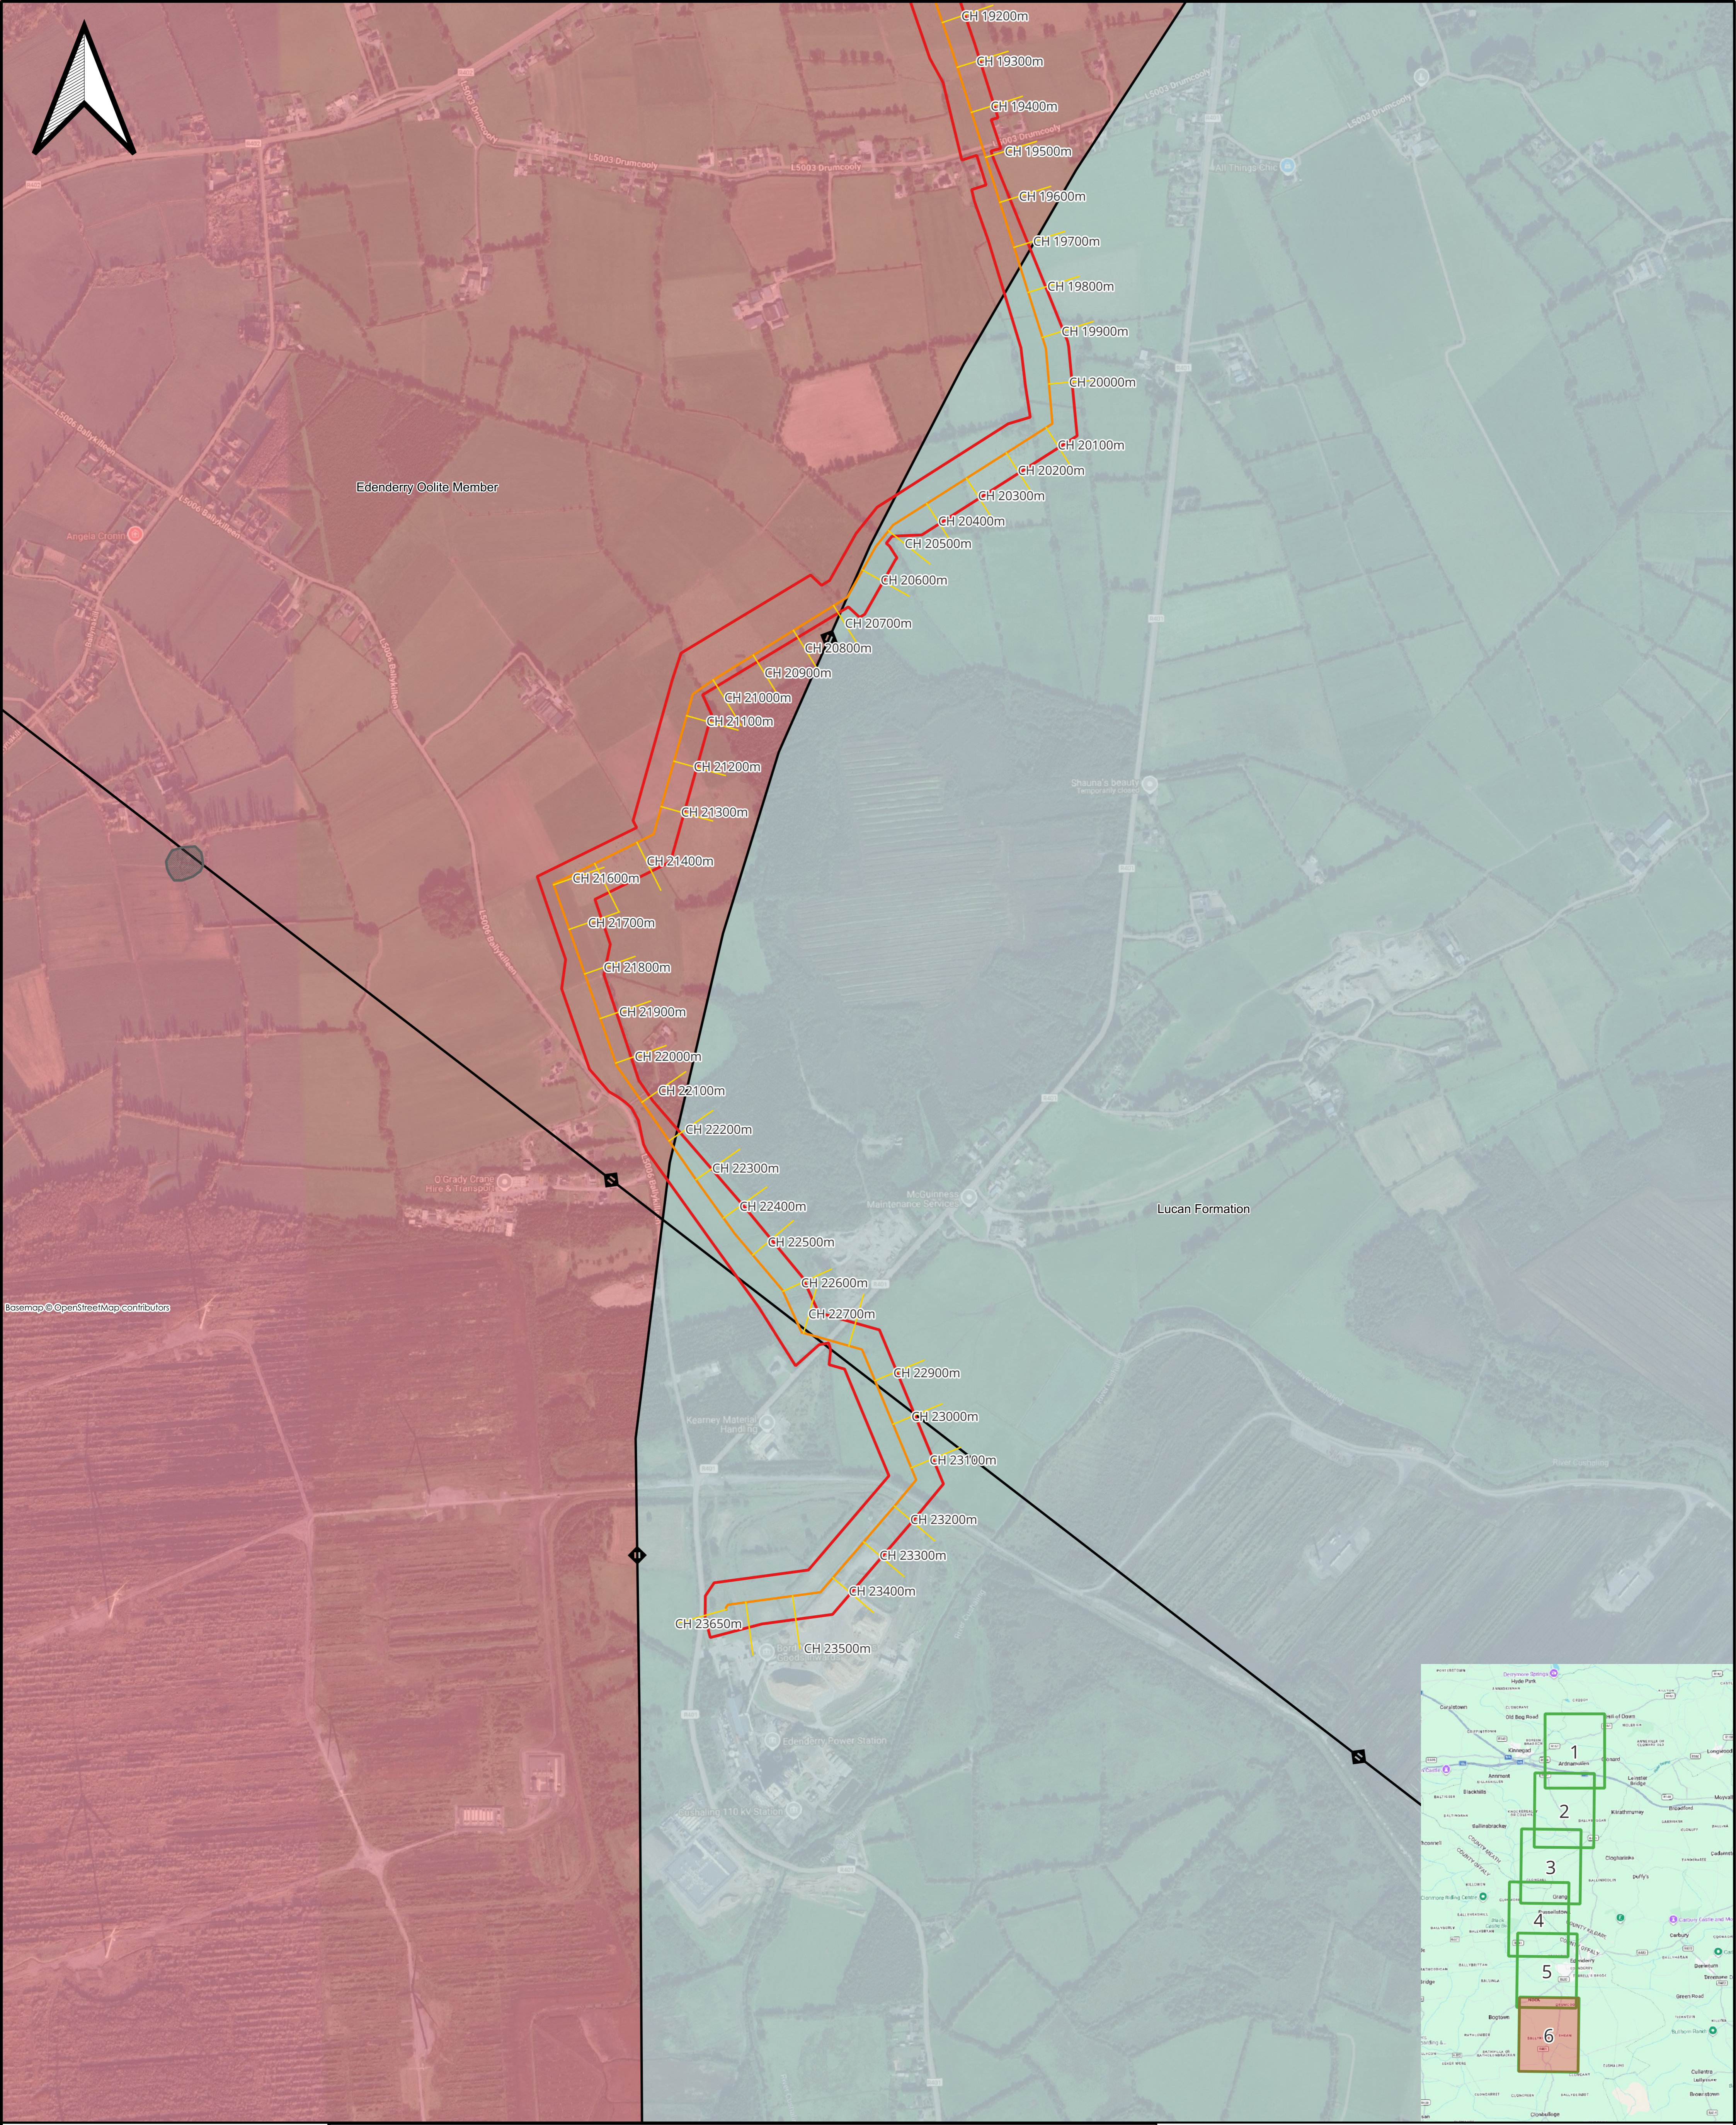

Legend

- Edenderry Pipeline Redline Boundary
- Pipeline Route
- Chainage
- Bedrock Geology**
- Geological Linework
- Fault
- Bedrock Formations**
- Ballysteen Formation
- Edenderry Oolite Member
- Lucan Formation
- Waulsortian Limestones
- Volcanics

0	For Information	RAS	12/04/2026	RAS	JG
Rev	Description	By	Date	Check	Auth

Source: Google & GSI, 2025

Project Name:

**GAS TO BORD NA MONA,
EDENDERRY**

Drawing Title:

**BEDROCK GEOLOGY
SHEET 3 of 6**

Legend

- Edenderry Pipeline Redline Boundary
- Pipeline Route
- Chainage
- Bedrock Geology**
- Edenderry Oolite Member
- Lucan Formation
- Waulsortian Limestones
- Volcanics
- Geological Linework
- Fault

0	For Information	RAS	12/04/2026	RAS	JG
Rev	Description	By	Date	Check	Auth

Source: Google & GSI, 2025

Project Name:

**GAS TO BORD NA MONA,
EDENDERRY**

Drawing Title:

**BEDROCK GEOLOGY
SHEET 4 of 6**

Legend

- Edenderry Pipeline Redline Boundary
- Pipeline Route
- Chainage
- Bedrock Outcrop
- Bedrock Formations Edenderry Oolite Member

0 200 400 600 800 1,000 m

Source: Google & GSI, 2025

Project Name:
GAS TO BORD NA MONA,
EDENDERRY

Drawing Title:
BEDROCK GEOLOGY
SHEET 6 of 6

Legend

- Edenderry Pipeline
 - Redline Boundary
 - Pipeline Route
 - Chainage
- Bedrock Geology
 - Bedrock Outcrop
- Geological Linework
 - Unconformity, dots on younger side
 - X-Section
- Bedrock Formations
 - Edenderry Oolite Member
 - Lucan Formation