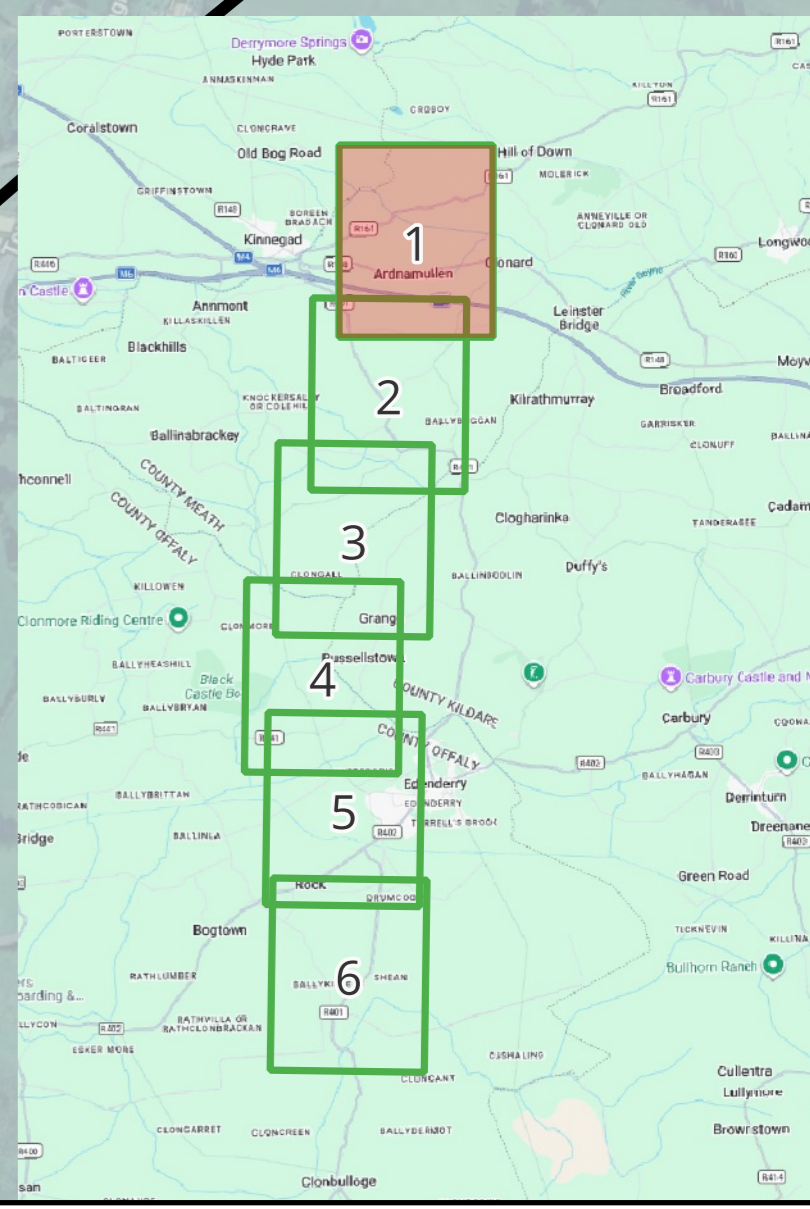

Figure 5-5 Bedrock Geology

Project Name:
GAS TO BORD NA MONA, EDENDERRY

Drawing Title:
BEDROCK GEOLOGY SHEET 1 of 6

Legend

<p>Edenderry Pipeline</p> <ul style="list-style-type: none"> Redline Boundary Pipeline Route Chainage <p>Bedrock Geology</p> <p>Geological Linework</p> <ul style="list-style-type: none"> Fault 	<p>Bedrock Formations</p> <ul style="list-style-type: none"> Ballysteen Formation Edenderry Oolite Member Lucan Formation Tober Colleen Formation Waulsortian Limestones
--	---

0	For Information	RAS	12/04/2026	RAS	JG
Rev	Description	By	Date	Check	Auth

Source: Google & GSI, 2025

Basemap © OpenStreetMap contributors

Project Name:

**GAS TO BORD NA MONA,
EDENDERRY**

Drawing Title:

**BEDROCK GEOLOGY
SHEET 2 of 6**

Legend

- Edenderry Pipeline Redline Boundary
- Pipeline Route
- Chainage
- Bedrock Geology**
- Geological Linework
- Fault
- Bedrock Formations**
- Ballysteen Formation
- Edenderry Oolite Member
- Lucan Formation
- Waulsortian Limestones
- Volcanics

0 200 400 600 800 1,000 m

Source: Google & GSI, 2025

Project Name:
GAS TO BORD NA MONA,
EDENDERRY

Drawing Title:
BEDROCK GEOLOGY
SHEET 6 of 6

Legend

- Edenderry Pipeline
 - Redline Boundary
 - Pipeline Route
 - Chainage
- Bedrock Geology
 - Bedrock Outcrop
- Geological Linework
 - Unconformity, dots on younger side
 - X-Section
- Bedrock Formations
 - Edenderry Oolite Member
 - Lucan Formation