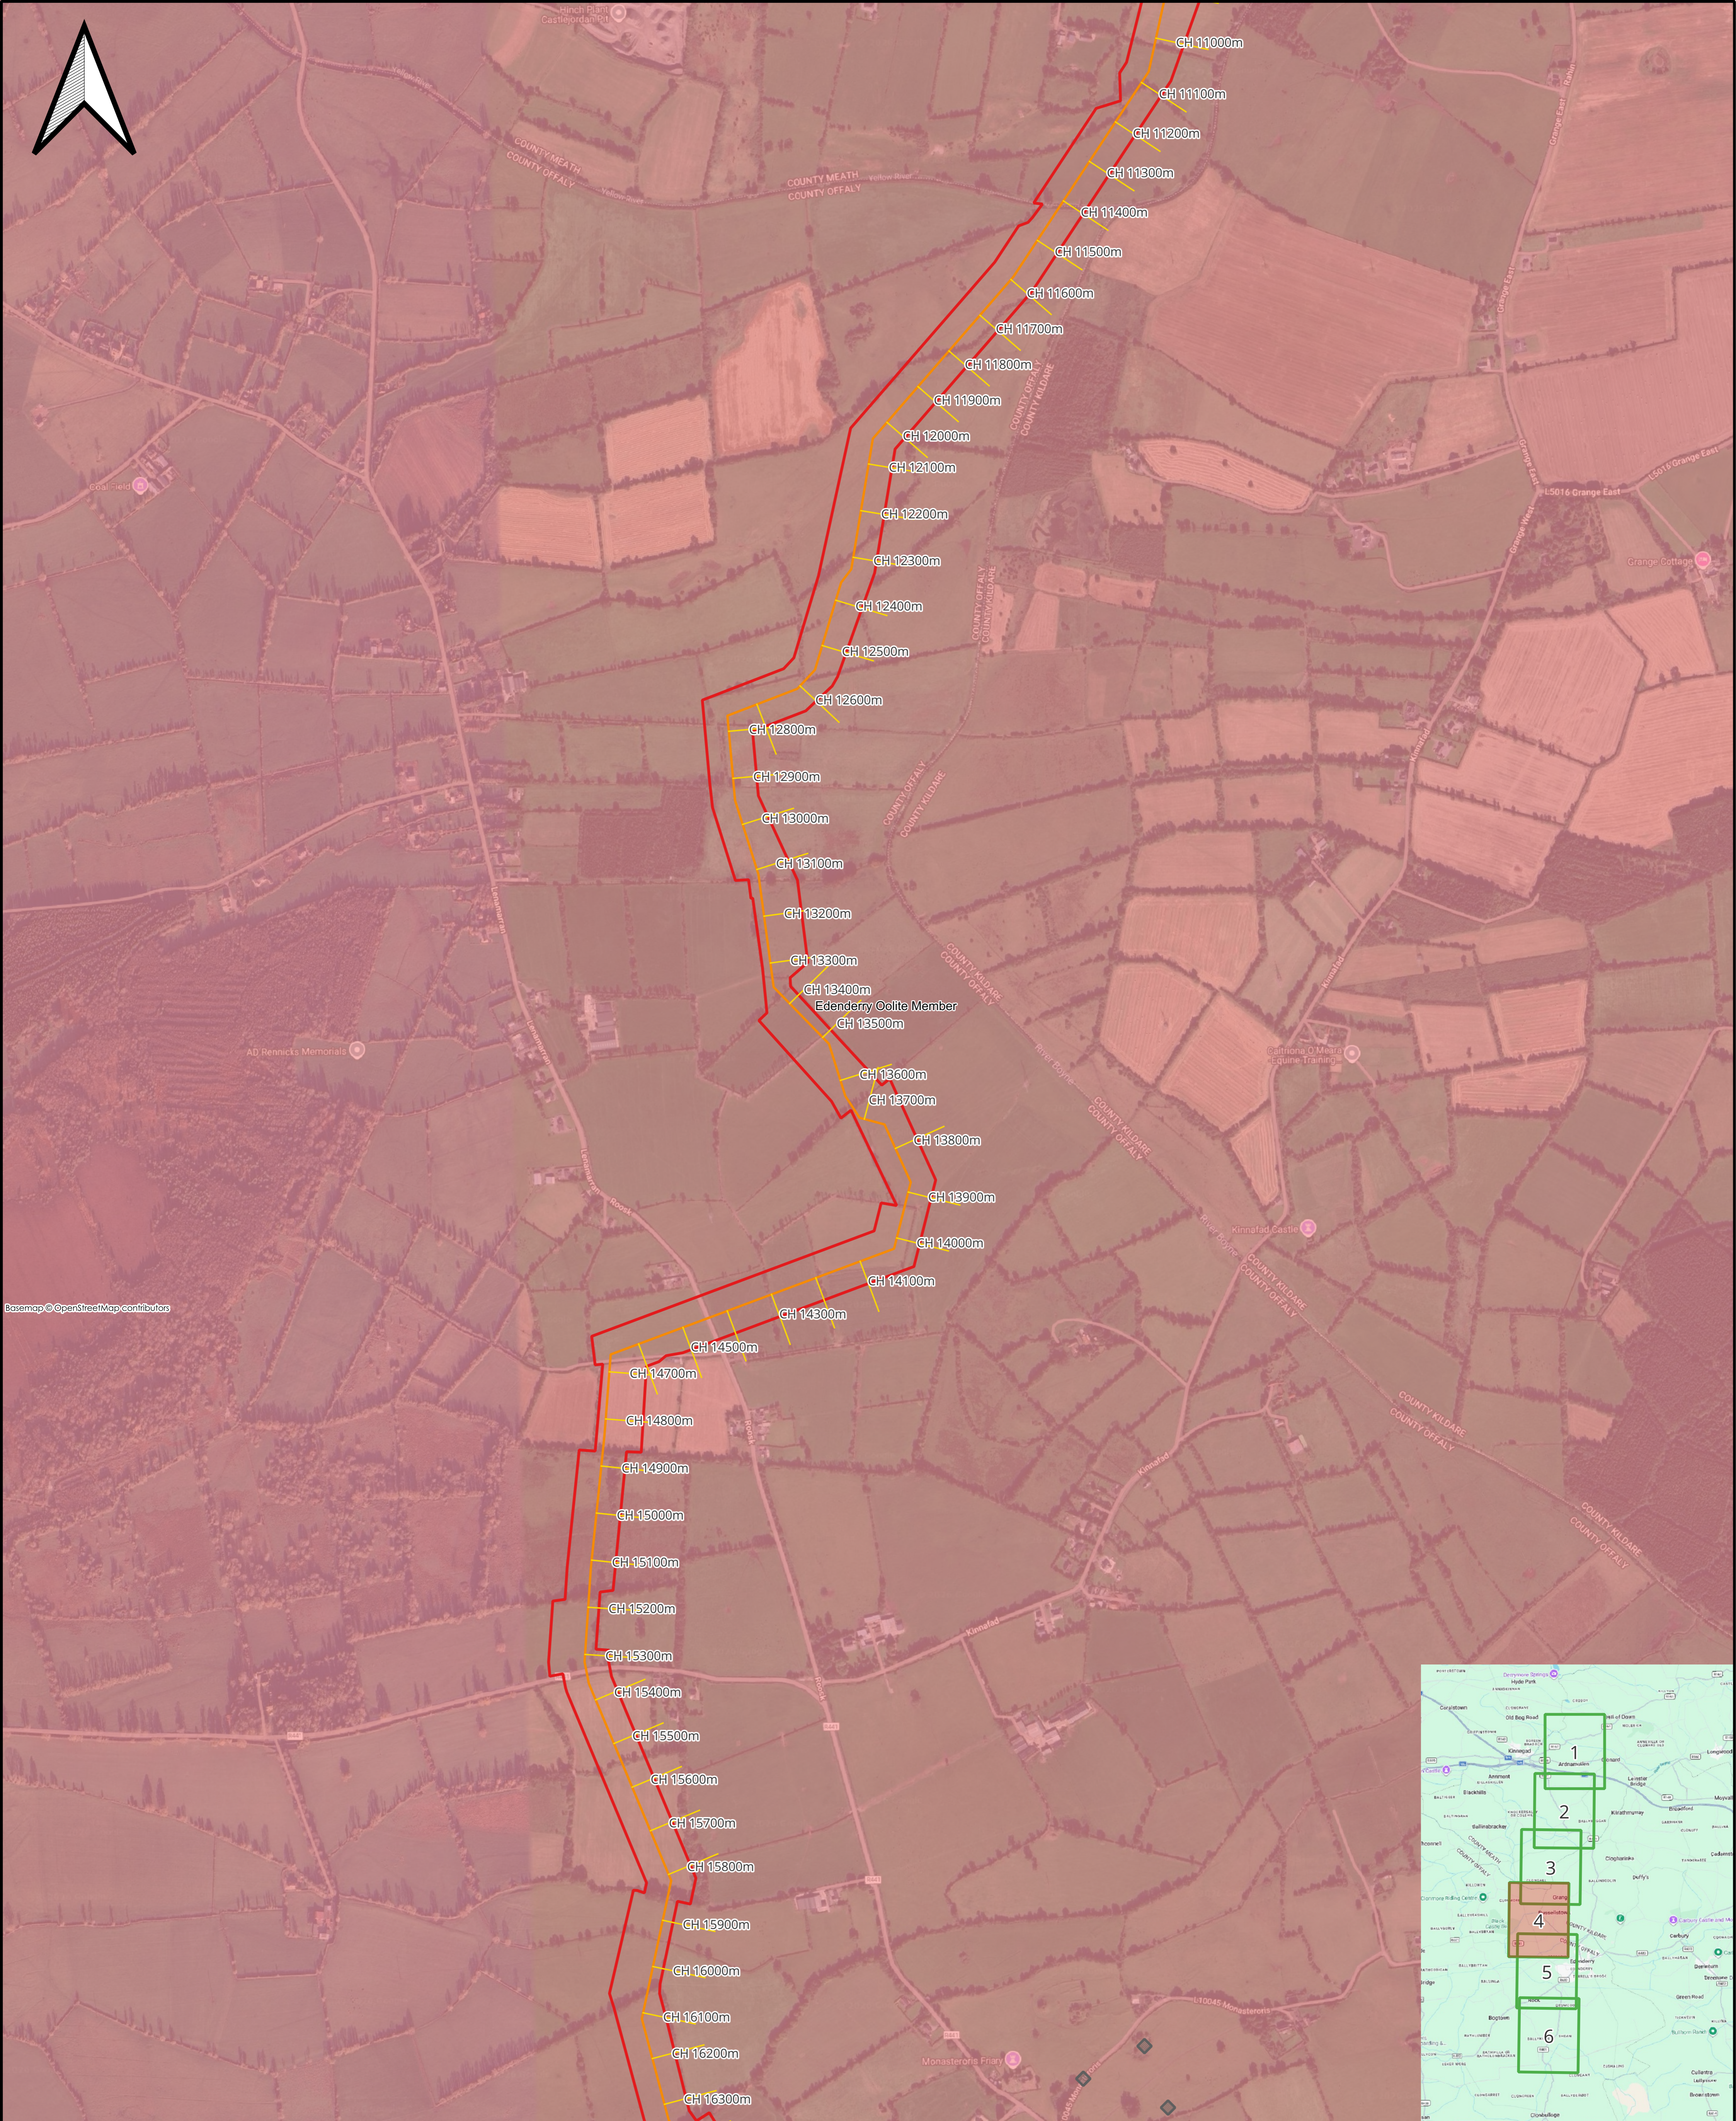

Figure 5-5 Bedrock Geology

Project Name:
GAS TO BORD NA MONA, EDENDERRY

Drawing Title:
BEDROCK GEOLOGY SHEET 1 of 6

Legend

<p>Edenderry Pipeline</p> <ul style="list-style-type: none"> Redline Boundary Pipeline Route Chainage <p>Bedrock Geology</p> <p>Geological Linework</p> <ul style="list-style-type: none"> Fault 	<p>Bedrock Formations</p> <ul style="list-style-type: none"> Ballysteen Formation Edenderry Oolite Member Lucan Formation Tober Colleen Formation Waulsortian Limestones
--	---

Legend

- Edenderry Pipeline Redline Boundary
- Pipeline Route
- Chainage
- Bedrock Geology**
- Geological Linework
- Fault
- Bedrock Formations**
- Ballysteen Formation
- Edenderry Oolite Member
- Lucan Formation
- Waulsortian Limestones
- Volcanics

0	For Information	RAS	12/04/2026	RAS	JG
Rev	Description	By	Date	Check	Auth

Source: Google & GSI, 2025

Project Name:

**GAS TO BORD NA MONA,
EDENDERRY**

Drawing Title:

**BEDROCK GEOLOGY
SHEET 3 of 6**

Legend

- Edenderry Pipeline Redline Boundary
- Pipeline Route
- Chainage
- Bedrock Geology**
- Edenderry Oolite Member
- Lucan Formation
- Waulsortian Limestones
- Volcanics
- Geological Linework
- Fault

0	For Information	RAS	12/04/2026	RAS	JG
Rev	Description	By	Date	Check	Auth

Source: Google & GSI, 2025

Project Name:

**GAS TO BORD NA MONA,
EDENDERRY**

Drawing Title:

**BEDROCK GEOLOGY
SHEET 4 of 6**

Legend

- Edenderry Pipeline Redline Boundary
- Pipeline Route
- Chainage
- Bedrock Outcrop
- Bedrock Formations Edenderry Oolite Member