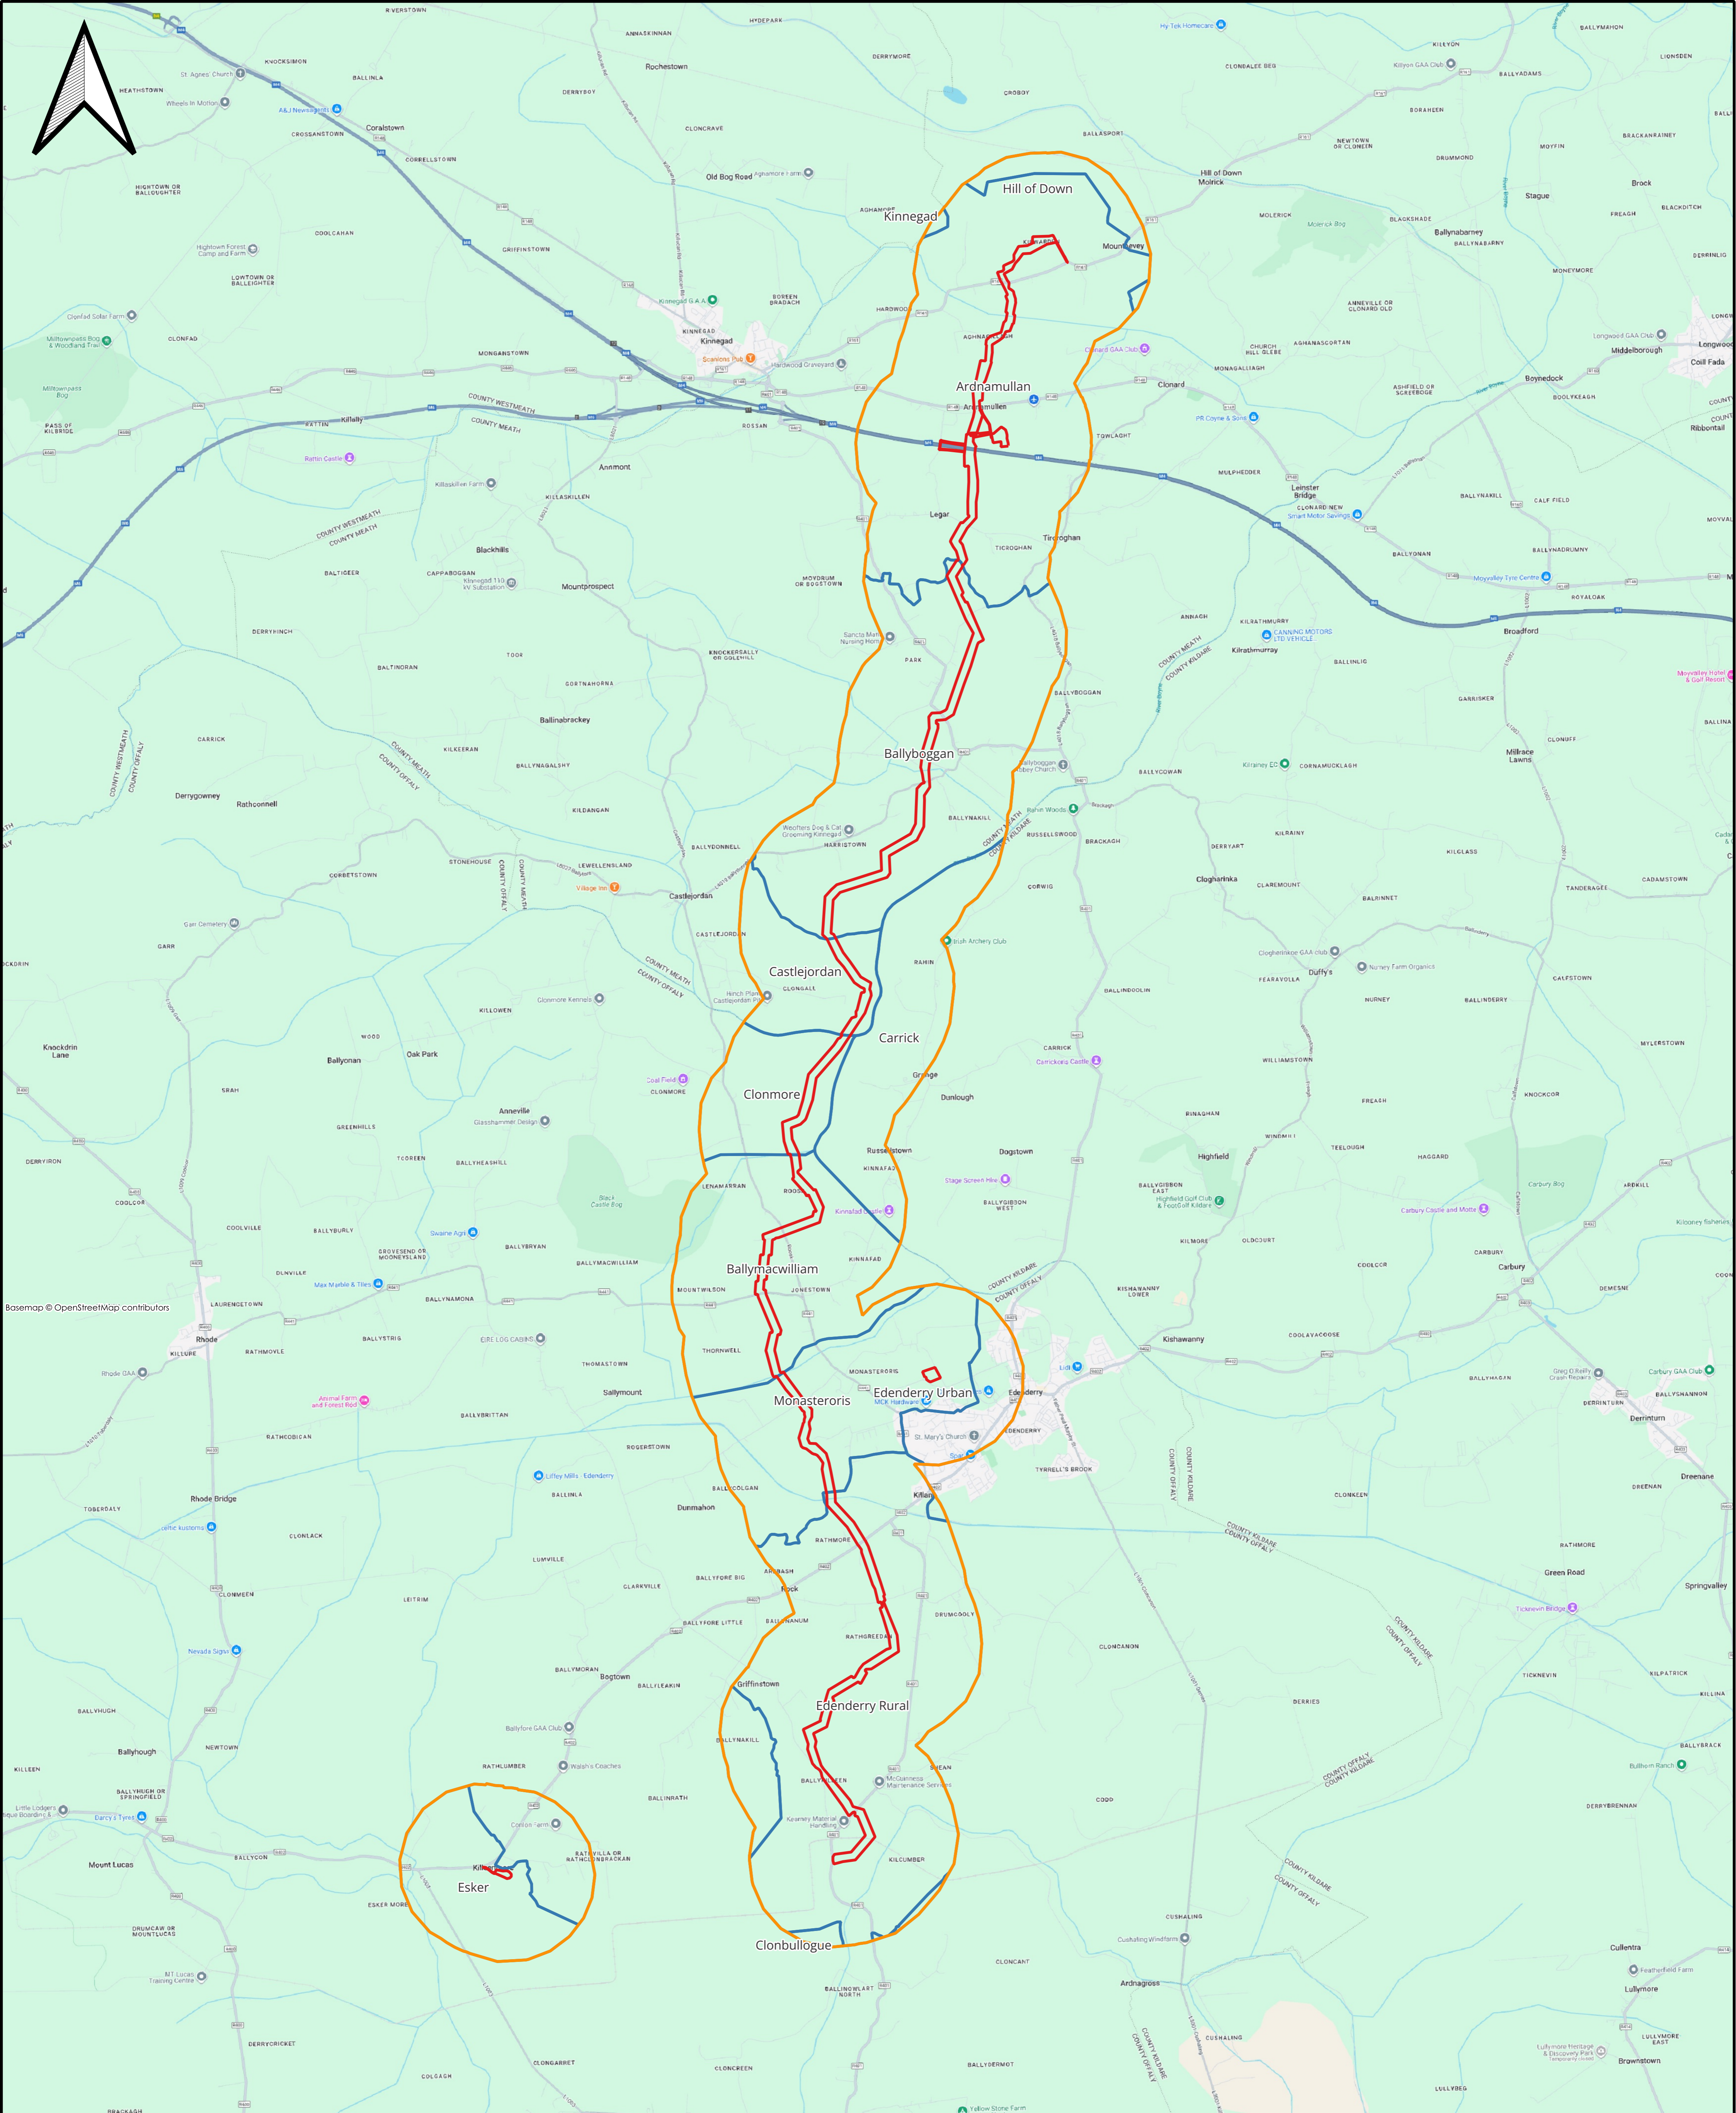

Figure 4-1 Study Area and Electoral Divisions

Basemap © OpenStreetMap contributors

Project Name:

**GAS TO BORD NA MONA,
EDENDERRY**

Drawing Title:

**STUDY AREA AND
ELCETORAL DIVISIONS
SHEET 1 OF 1**

Legend

- Edenderry Pipeline
- Redline Boundary
- Study Area - 1Km
- Electoral Divisions

0	For Information	RAS	20/01/2026	RAS	JG
Rev	Description	By	Date	Check	Auth

Source: Google, 2025