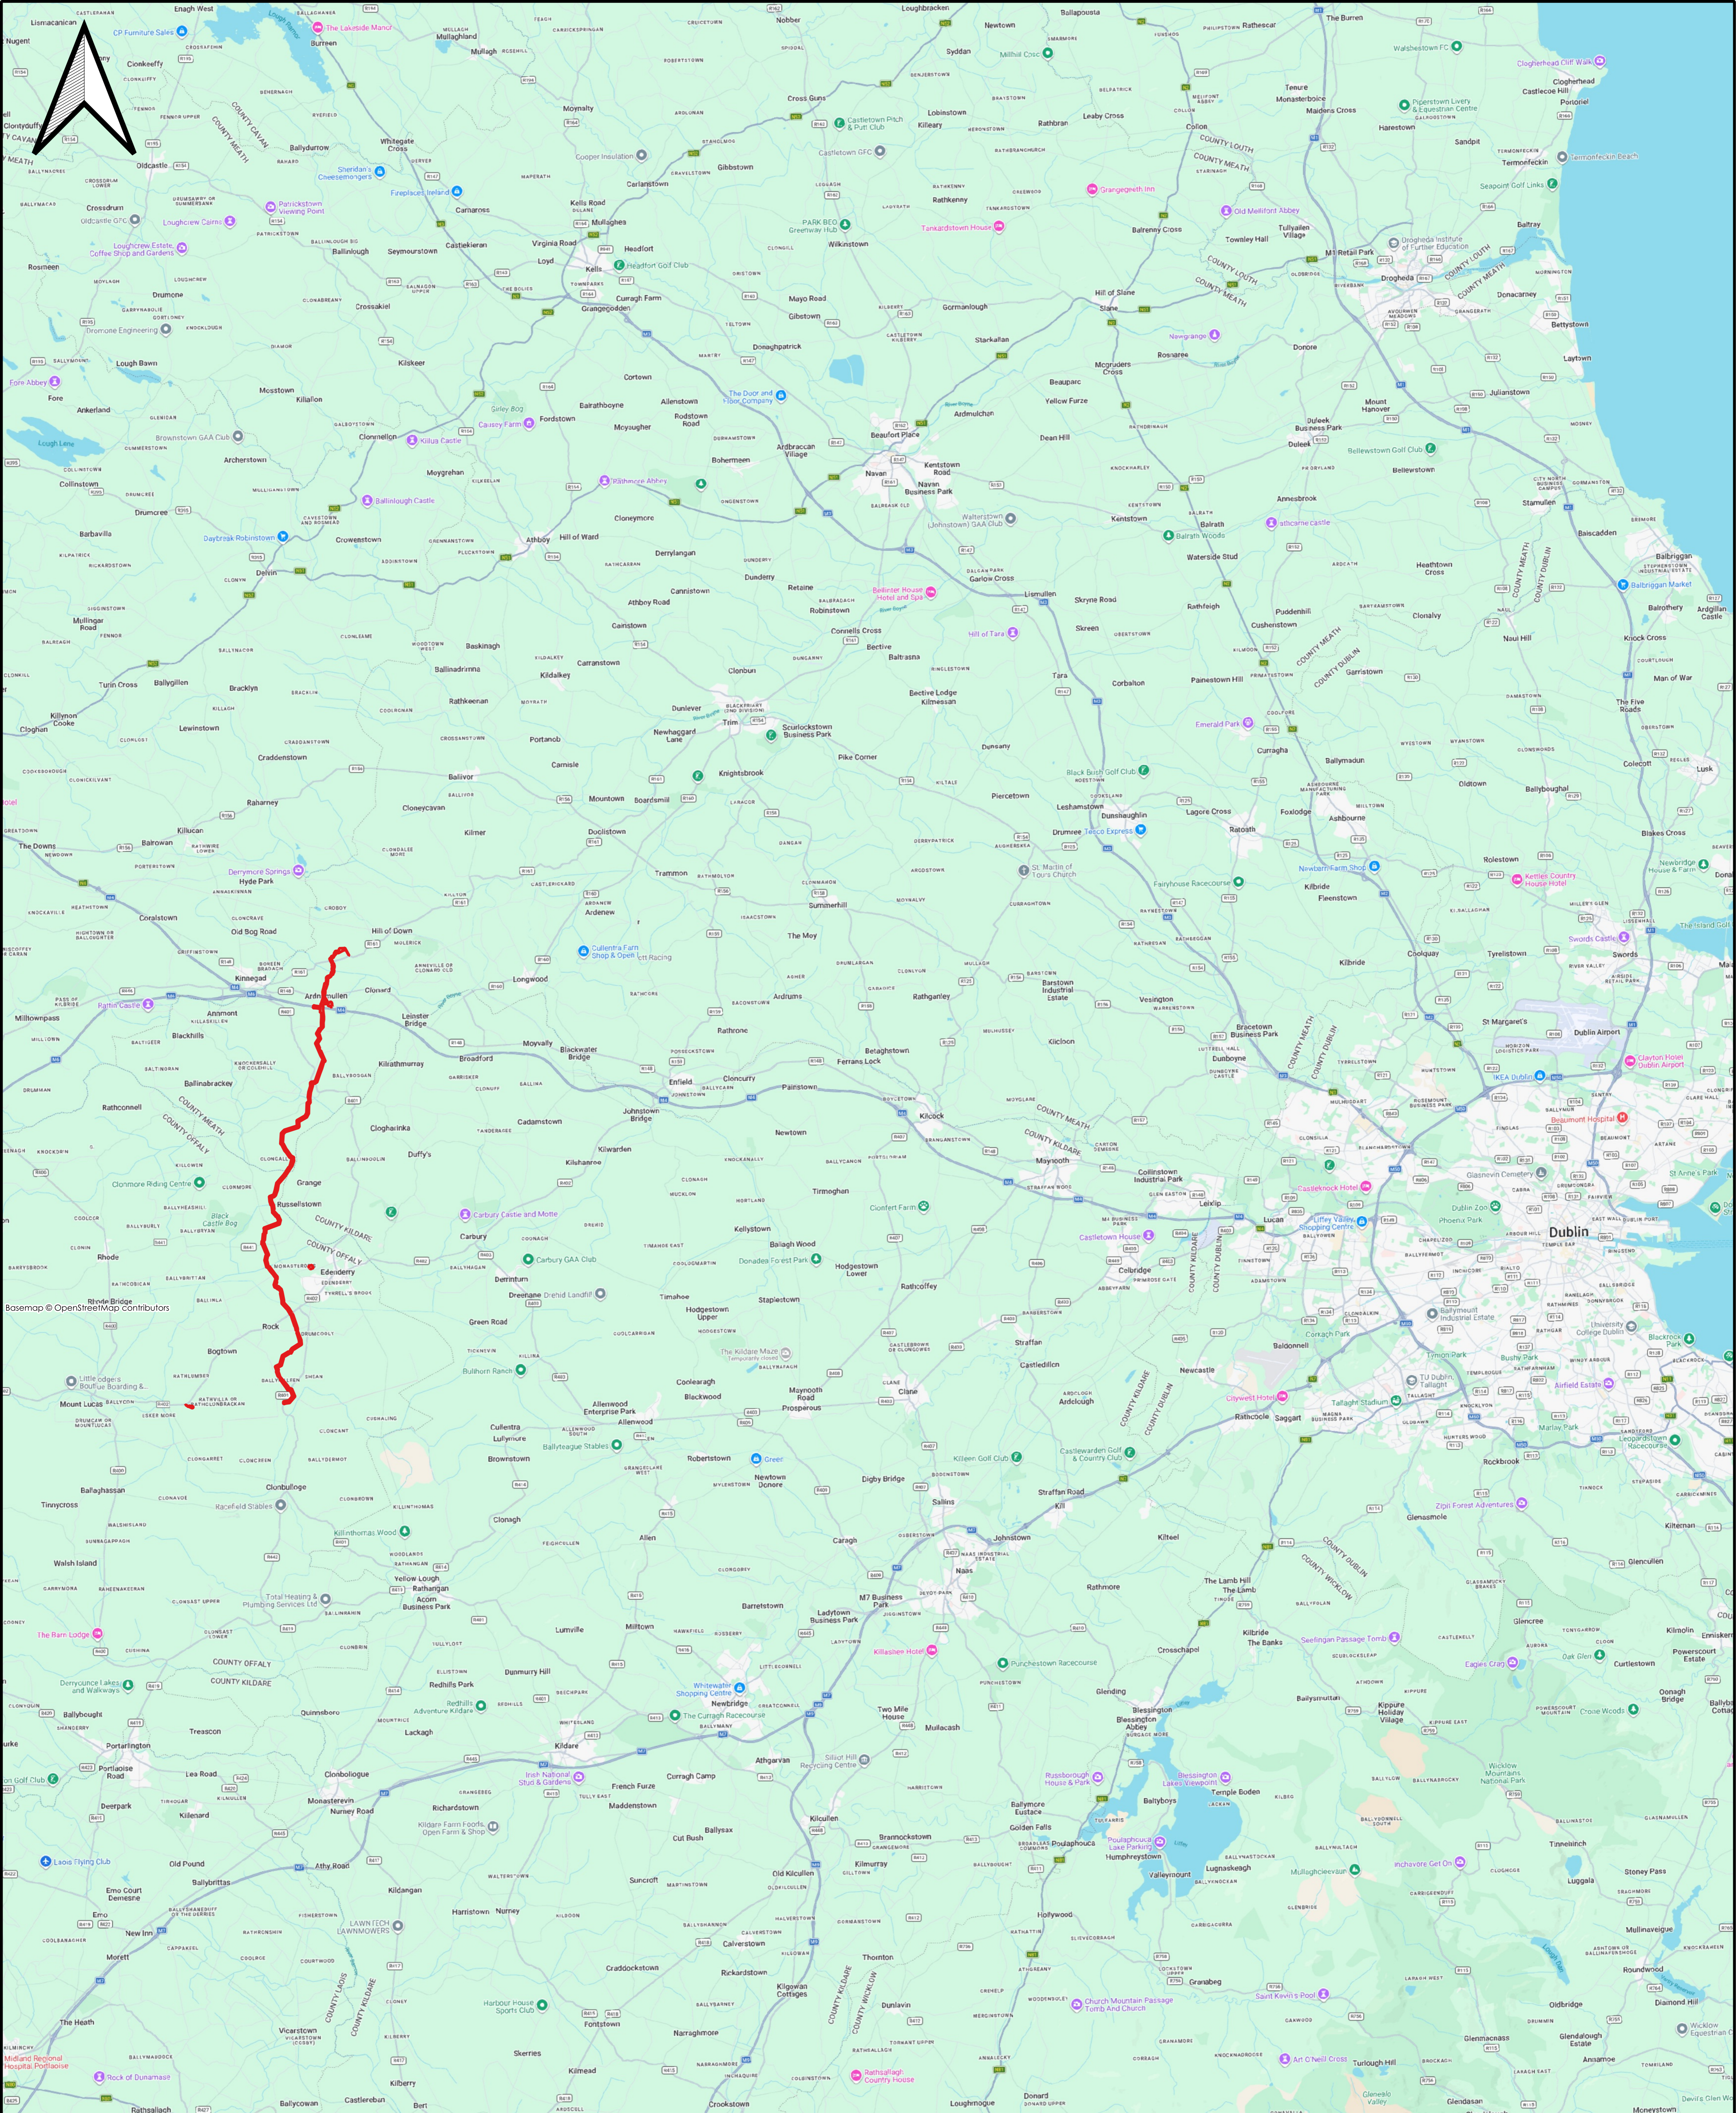

# Figure 1-1 Proposed Development Site Location National Reference

**Project Name:**

**GAS TO BORD NA MONA,  
EDENDERRY**

**Drawing Title:**

**SITE LOCATION  
NATIONAL REFERENCE  
SHEET 1 OF 1**

**Legend**

Edenderry Pipeline  
 Redline Boundary

Rev	Description	By	Date	Check	Auth
0	For Information	RAS	12/04/2026	RAS	JG

Source: Google, 2025